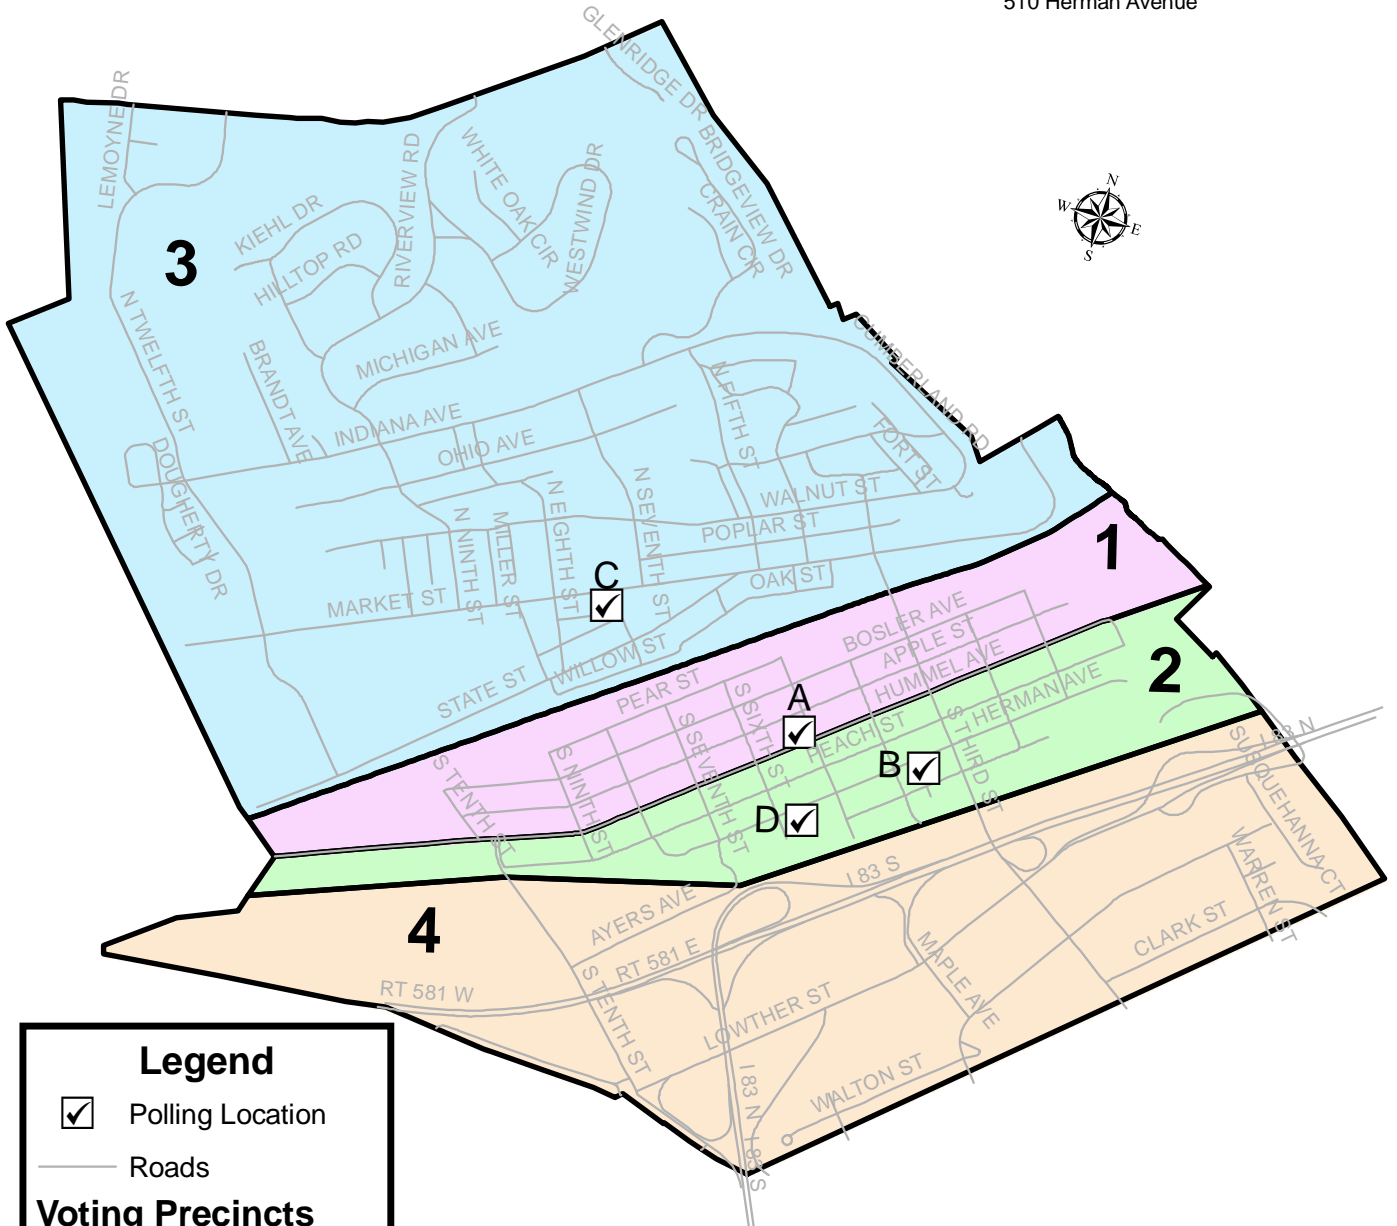

# Lemoyne Borough Voting Precincts

- 1st (A): Trinity Evngelical Lutheran Church  
509 Hummel Avenue
- 2nd (B): West Shore Bureau of Fire  
326 W. Herman Avenue
- 3rd (C): Calvary United Methodist Church  
700 Market Street
- 4th (D): Lemoyne Community Building  
510 Herman Avenue

**Legend**

- Polling Location
- Roads

**Voting Precincts**

- Precinct Boundaries
- Lemoyne 1
- Lemoyne 2
- Lemoyne 3
- Lemoyne 4

Prepared by:  
Cumberland County GIS  
April 2009