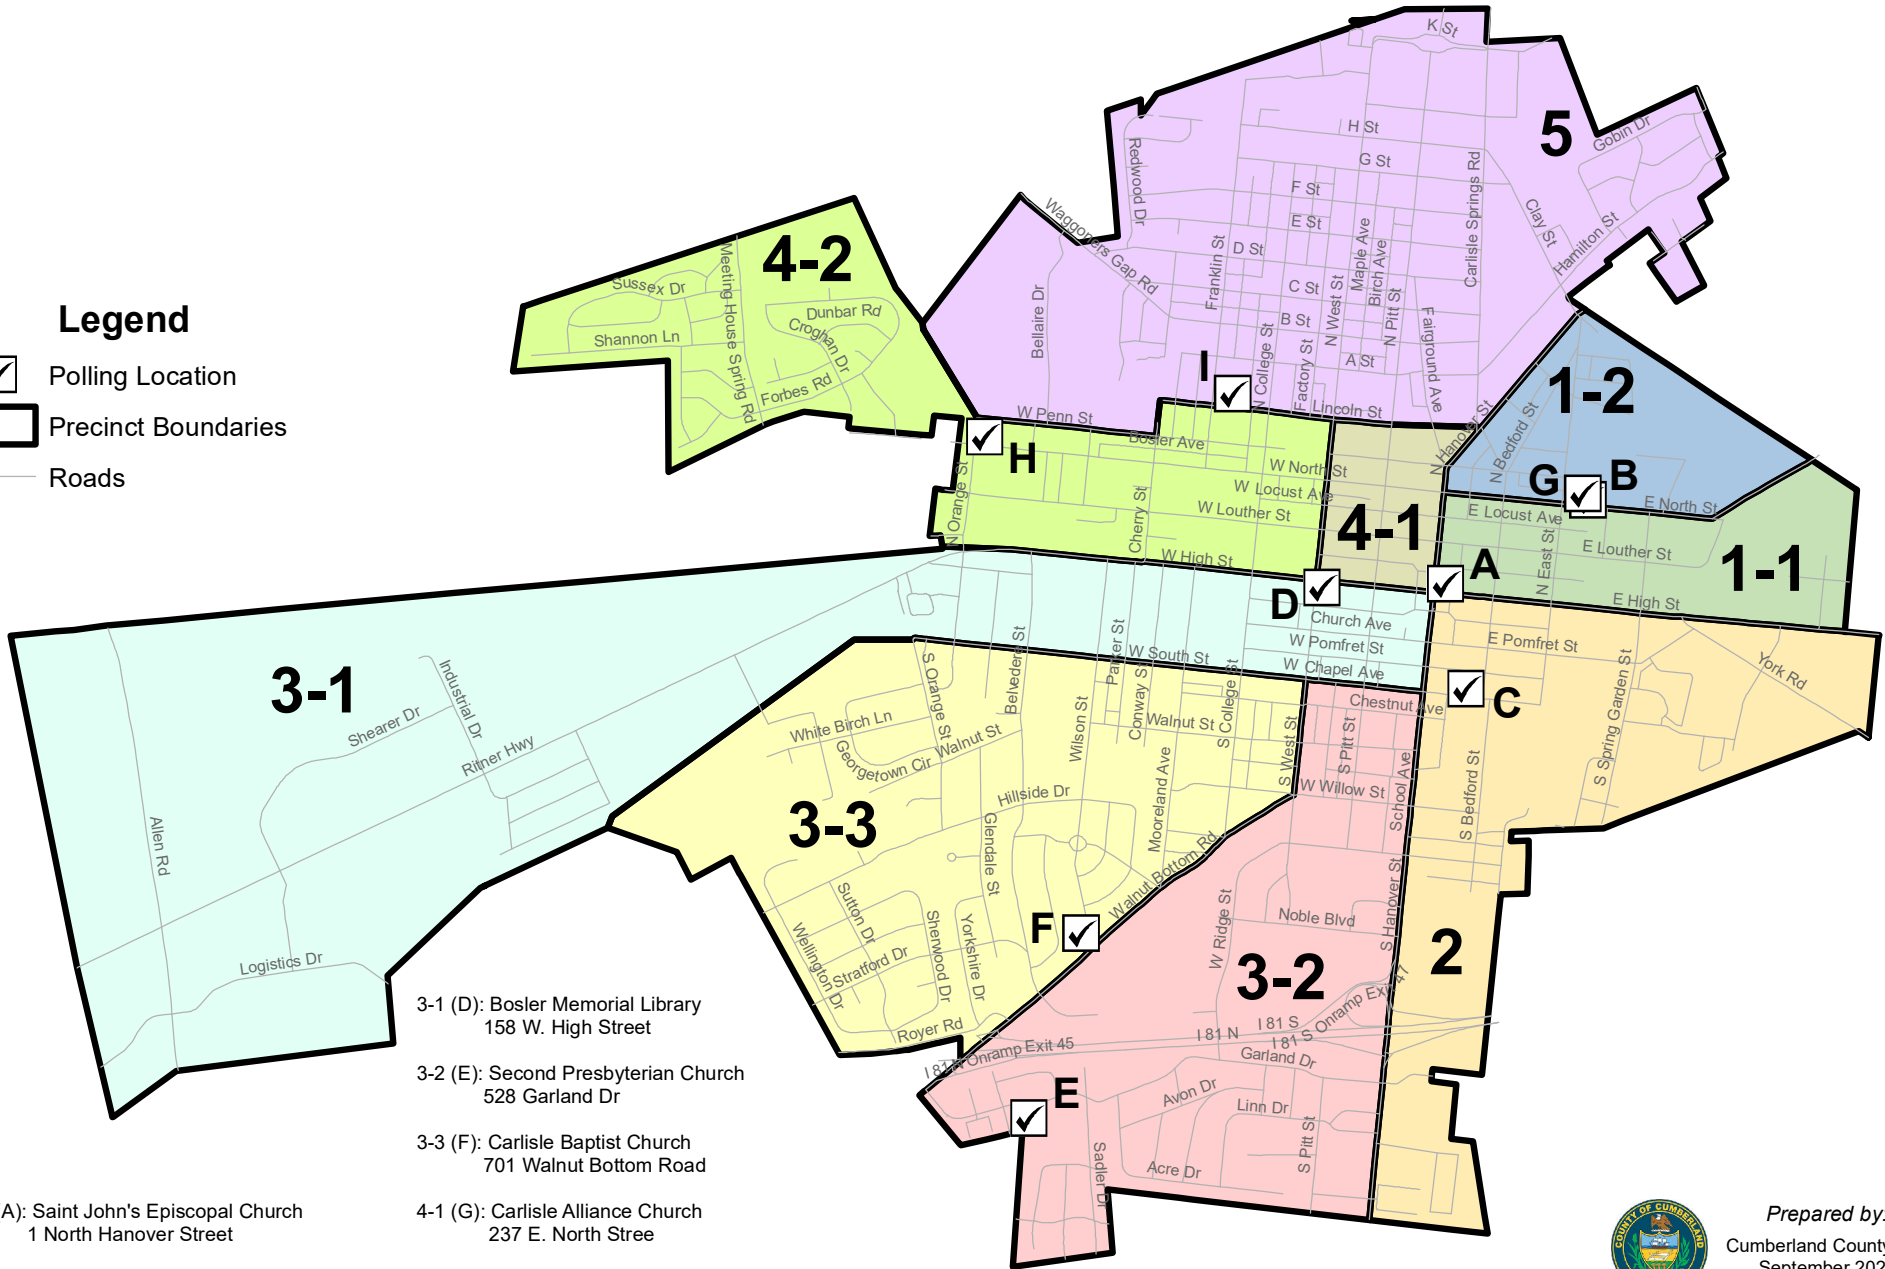

Carlisle Borough Voting Precincts

Legend

- Polling Location
- Precinct Boundaries
- Roads

- 3-1 (D): Bosler Memorial Library
158 W. High Street
- 3-2 (E): Second Presbyterian Church
528 Garland Dr
- 3-3 (F): Carlisle Baptist Church
701 Walnut Bottom Road
- 1-1 (A): Saint John's Episcopal Church
1 North Hanover Street
- 1-2 (B): Carlisle Alliance Church
237 East North Street
- 2 (C): Carlisle Band Hall
35 East South Street

- 4-1 (G): Carlisle Alliance Church
237 E. North Street
- 4-2 (H): Grace Baptist Church
777 West North Street
- 5 (I): Stuart Community Center
415 Franklin St

Prepared by:
Cumberland County GIS
September 2020
Scale: 1:26,000

Disclaimer: Map and data are intended for informational purposes only. No guarantee is made as to the accuracy of the map and data and they should not be relied upon for any purpose other than general information.