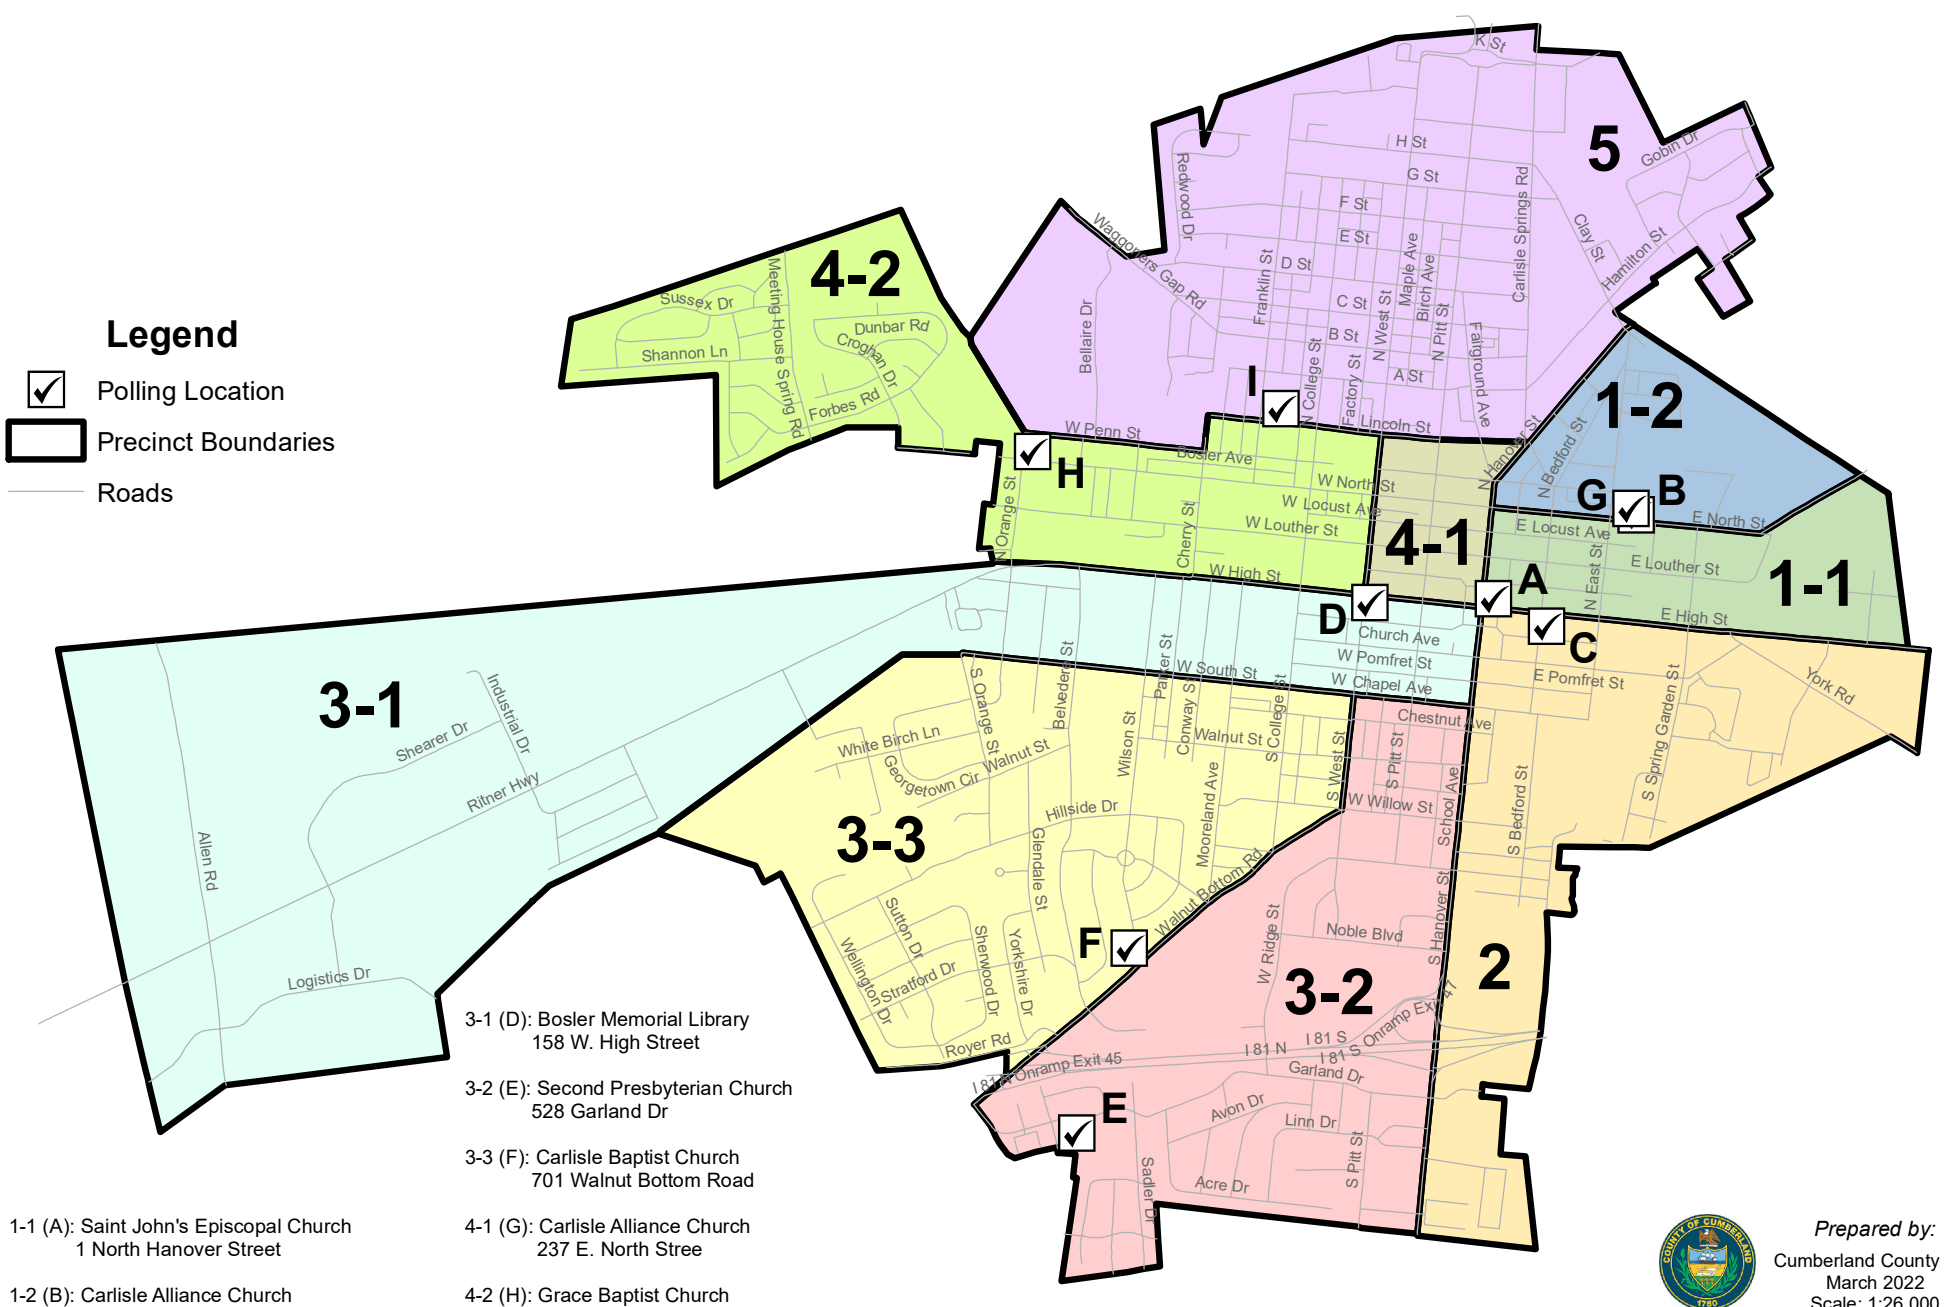

# Carlisle Borough Voting Precincts

## Legend

- Polling Location
- Precinct Boundaries
- Roads

- 3-1 (D): Bosler Memorial Library  
158 W. High Street
- 3-2 (E): Second Presbyterian Church  
528 Garland Dr
- 3-3 (F): Carlisle Baptist Church  
701 Walnut Bottom Road
- 1-1 (A): Saint John's Episcopal Church  
1 North Hanover Street
- 1-2 (B): Carlisle Alliance Church  
237 East North Street
- 2 (C): First Lutheran Church  
21 South Bedford Street

- 4-1 (G): Carlisle Alliance Church  
237 E. North Street
- 4-2 (H): Grace Baptist Church  
777 West North Street
- 5 (I): Stuart Community Center  
415 Franklin St

Prepared by:  
Cumberland County GIS  
March 2022  
Scale: 1:26,000

Disclaimer: Map and data are intended for informational purposes only. No guarantee is made as to the accuracy of the map and data and they should not be relied upon for any purpose other than general information.