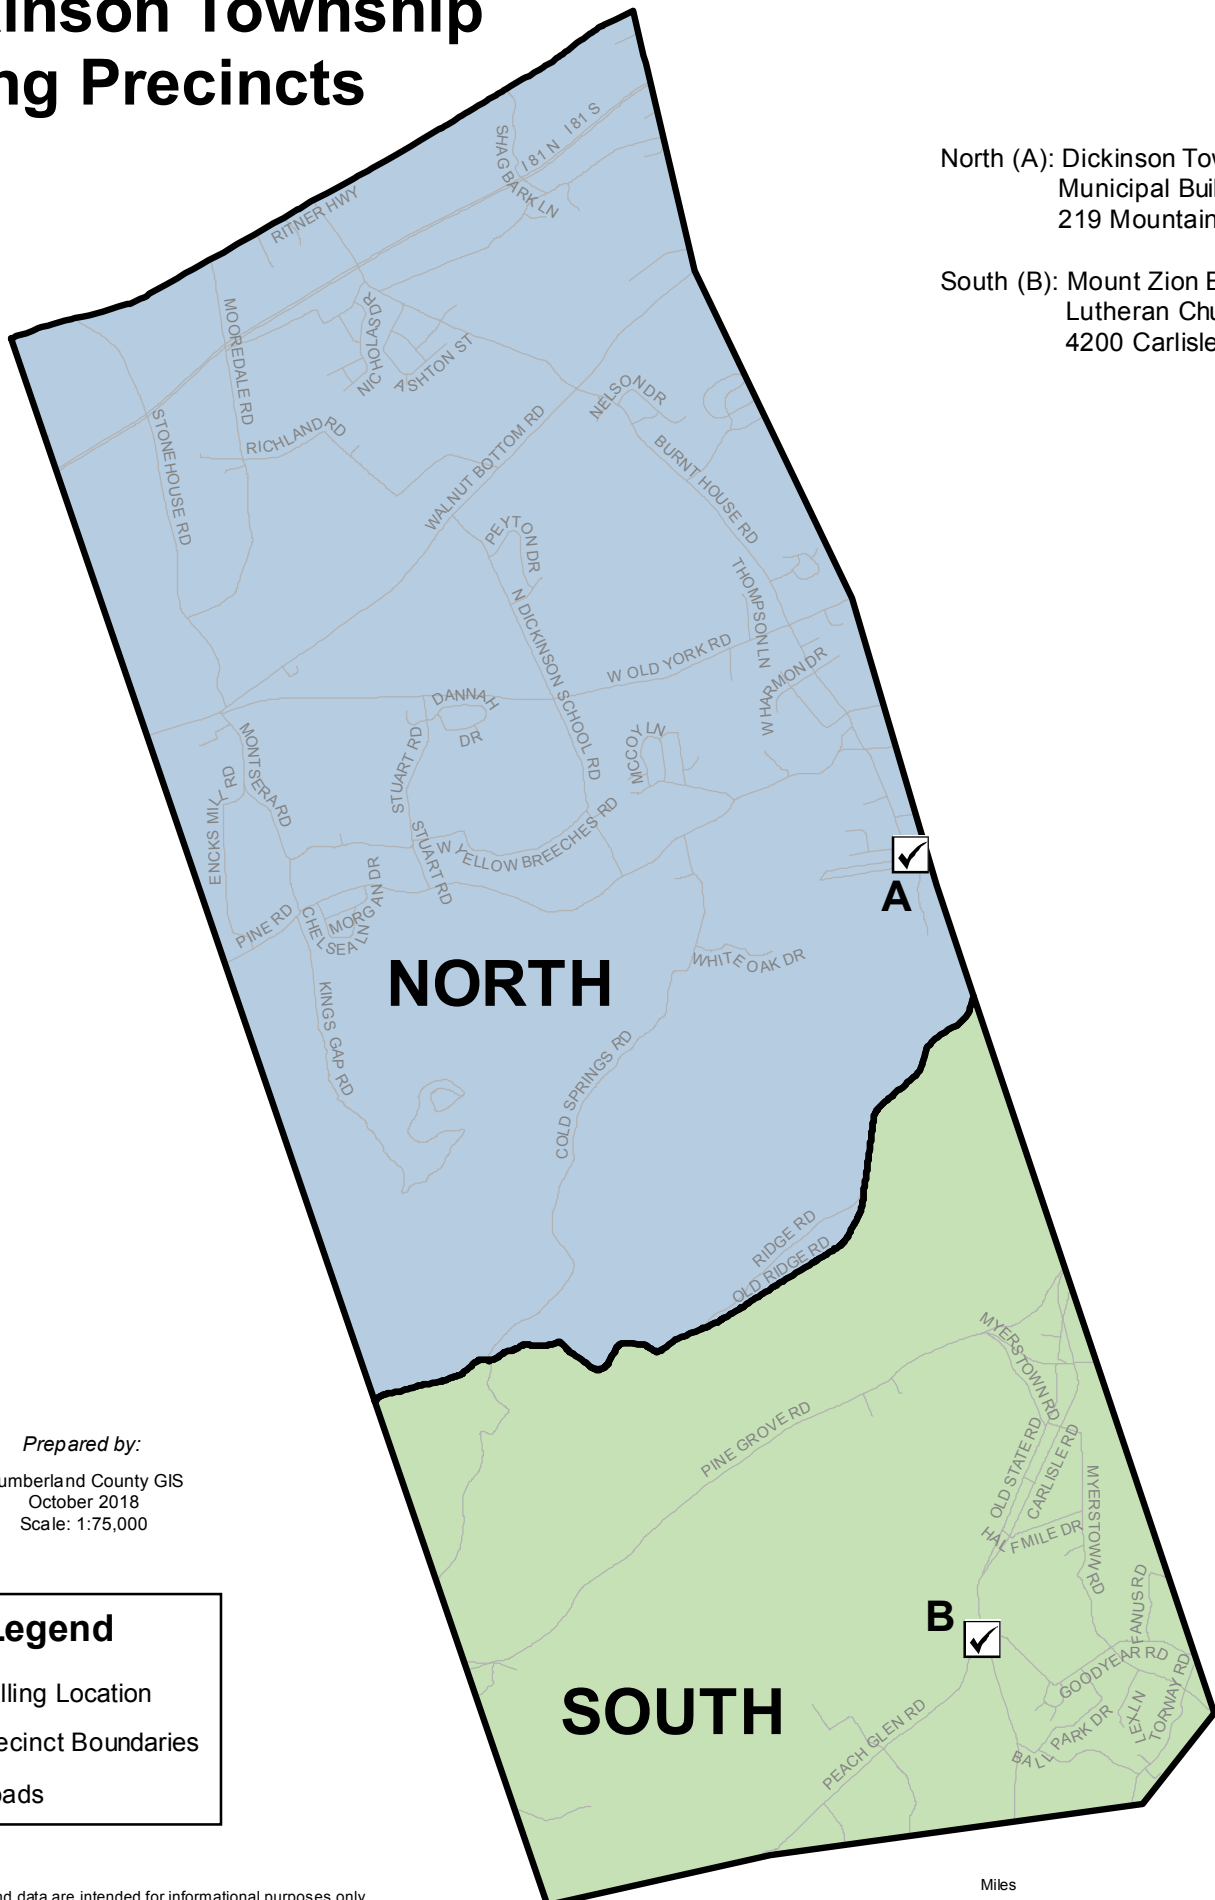

Dickinson Township Voting Precincts

North (A): Dickinson Township
Municipal Building
219 Mountain View Road

South (B): Mount Zion Evangelical
Lutheran Church
4200 Carlisle Road

Prepared by:
Cumberland County GIS
October 2018
Scale: 1:75,000

Legend

- Polling Location
- Precinct Boundaries
- Roads

Disclaimer: Map and data are intended for informational purposes only. No guarantee is made as to the accuracy of the map and data and they should not be relied upon for any purpose other than general information.