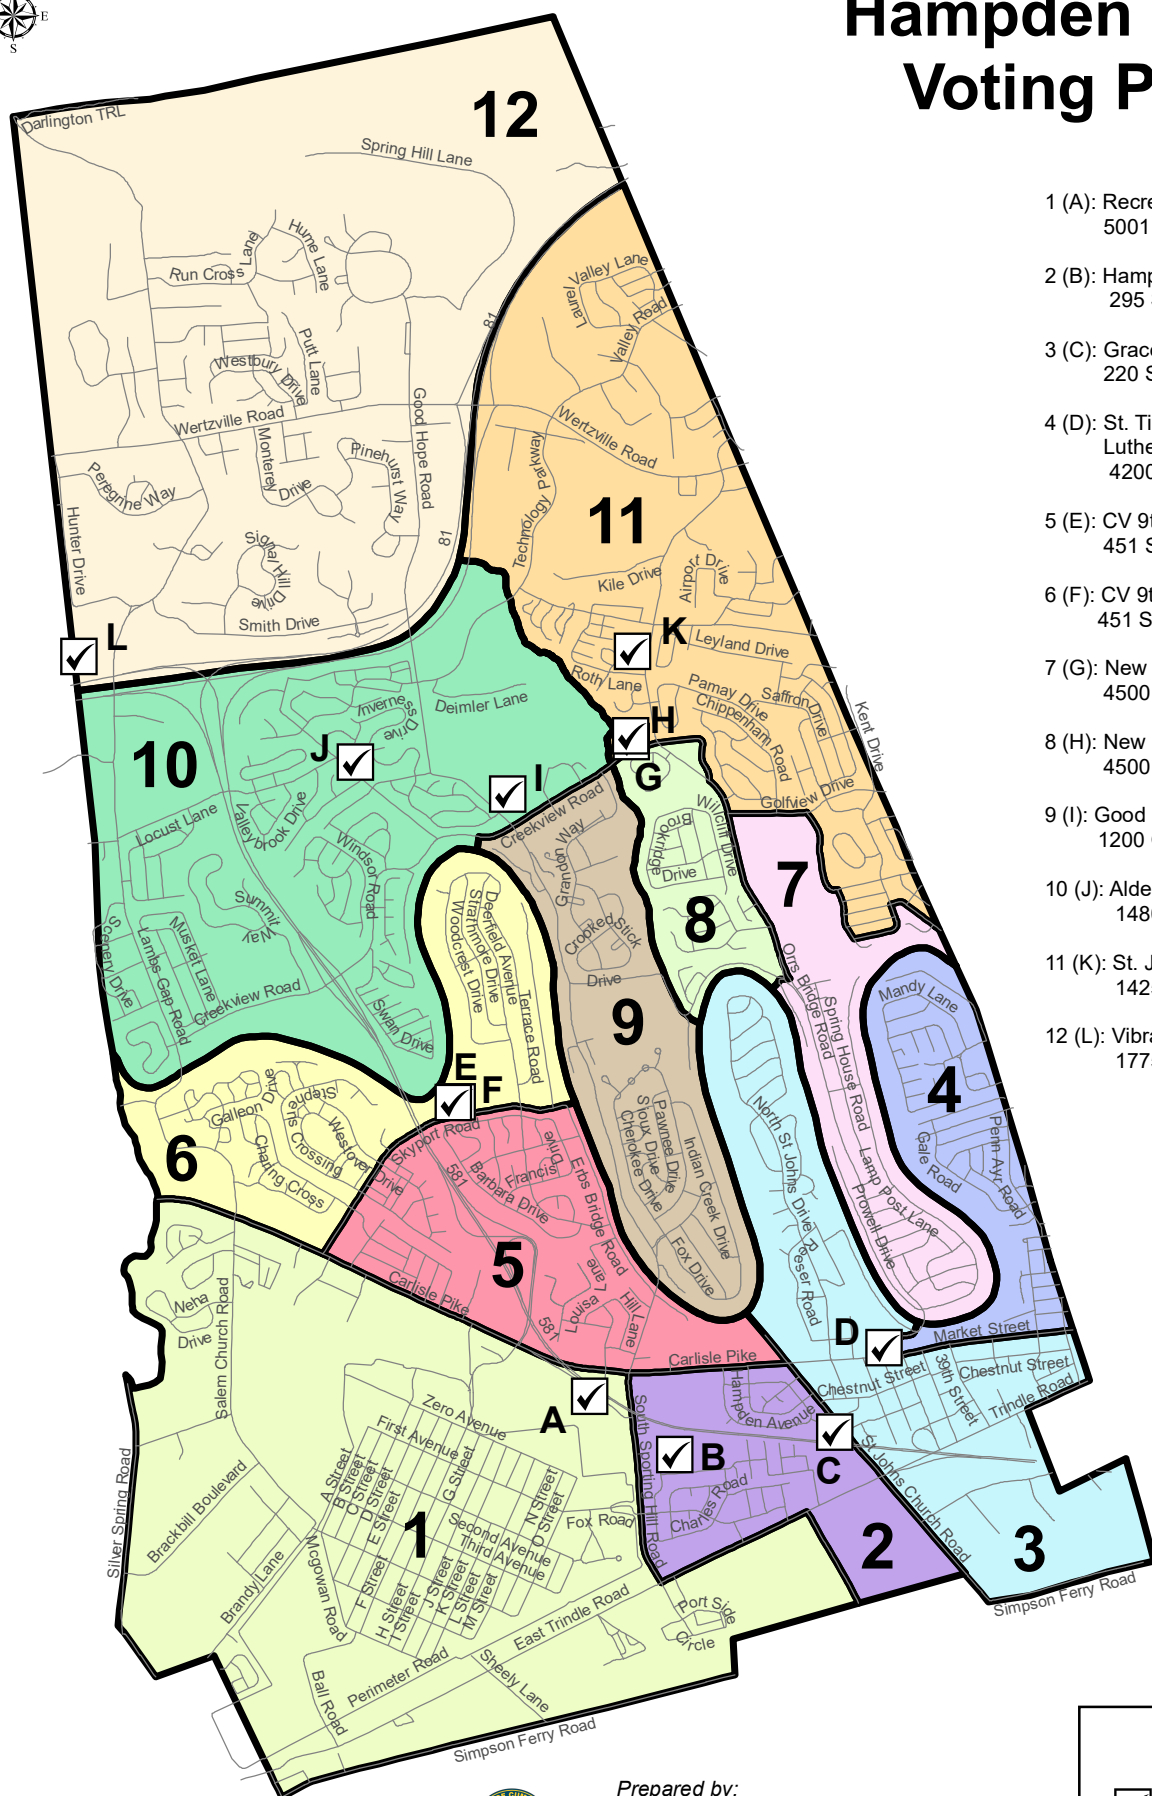

Hampden Township Voting Precincts

- 1 (A): Recreation Building
5001 Hampden Park Drive
- 2 (B): Hampden Twp. Sporting Hill Station
295 South Sporting Hill Road
- 3 (C): Graceway Church of God
220 St. Johns Church Road
- 4 (D): St. Timothy Evangelical Lutheran Church
4200 Carlisle Pike
- 5 (E): CV 9th Grade Academy
451 Skyport Road
- 6 (F): CV 9th Grade Academy
451 Skyport Road
- 7 (G): New Covenant Fellowship
4500 Creekview Road
- 8 (H): New Covenant Fellowship
4500 Creekview Road
- 9 (I): Good Hope Station
1200 Good Hope Road
- 10 (J): Aldersgate United Methodist Church
1480 Jerusalem Road
- 11 (K): St. James Presbyterian Church
1425 Orrs Bridge Road
- 12 (L): Vibrant - A Christian Church
1775 Lambs Gap Road

Legend

- Polling Location
- Precinct Boundary
- Road

Prepared by:
Cumberland County GIS
October 2021
Scale: 1:45,000

Disclaimer: Map and data are intended for informational purposes only. No guarantee is made as to the accuracy of the map and data and they should not be relied upon for any purpose other than general information.