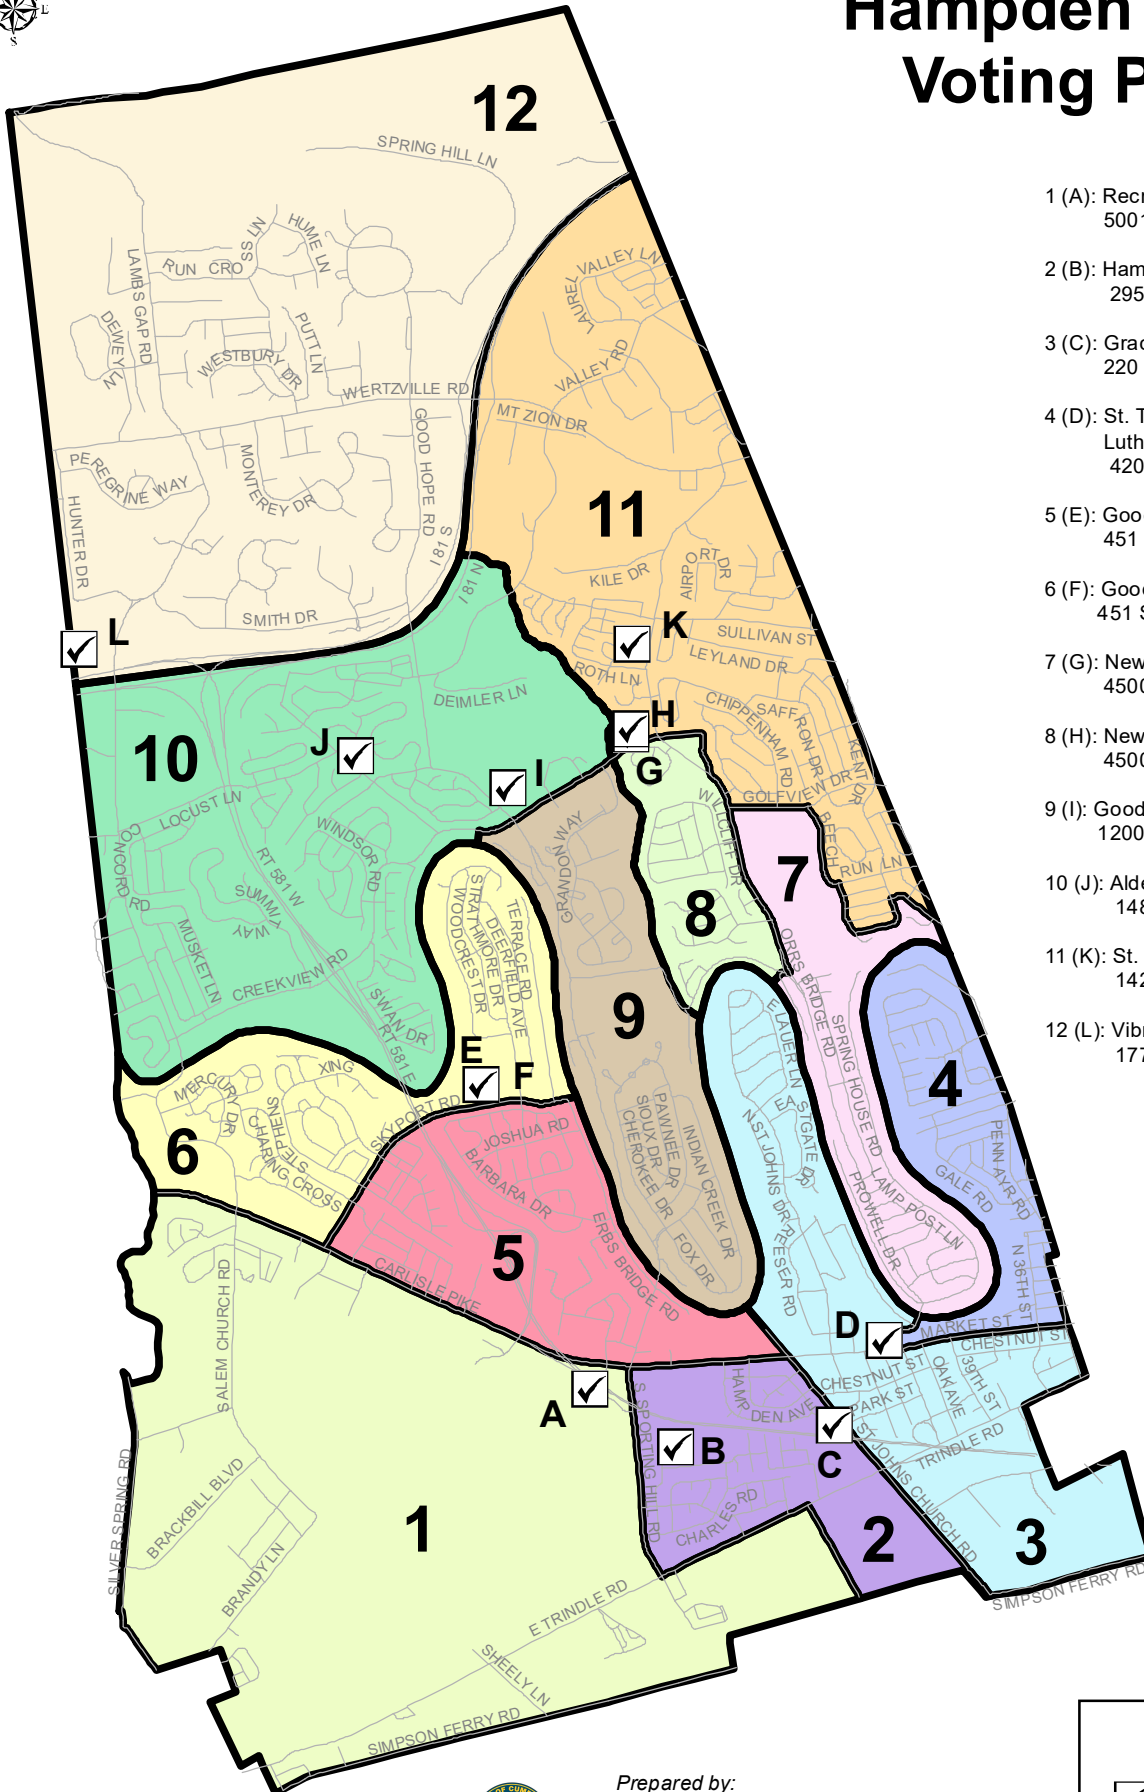

Hampden Township Voting Precincts

- 1 (A): Recreation Building
5001 Hampden Park Drive
- 2 (B): Hampden Twp. Sporting Hill Station
295 South Sporting Hill Road
- 3 (C): Graceway Church of God
220 St. Johns Church Road
- 4 (D): St. Timothy Evangelical
Lutheran Church
4200 Carlisle Pike
- 5 (E): Good Hope Middle School
451 Skyport Road
- 6 (F): Good Hope Middle School
451 Skyport Road
- 7 (G): New Covenant Fellowship
4500 Creekview Road
- 8 (H): New Covenant Fellowship
4500 Creekview Road
- 9 (I): Good Hope Station
1200 Good Hope Road
- 10 (J): Aldersgate United Methodist Church
1480 Jerusalem Road
- 11 (K): St. James Presbyterian Church
1425 Orrs Bridge Road
- 12 (L): Vibrant - A Christian Church
1775 Lambs Gap Road

Legend

- Polling Location
- Precinct Boundarie
- Road

Prepared by:
Cumberland County GIS
March 2019
Scale: 1:45,000

Disclaimer: Map and data are intended for informational purposes only. No guarantee is made as to the accuracy of the map and data and they should not be relied upon for any purpose other than general information.