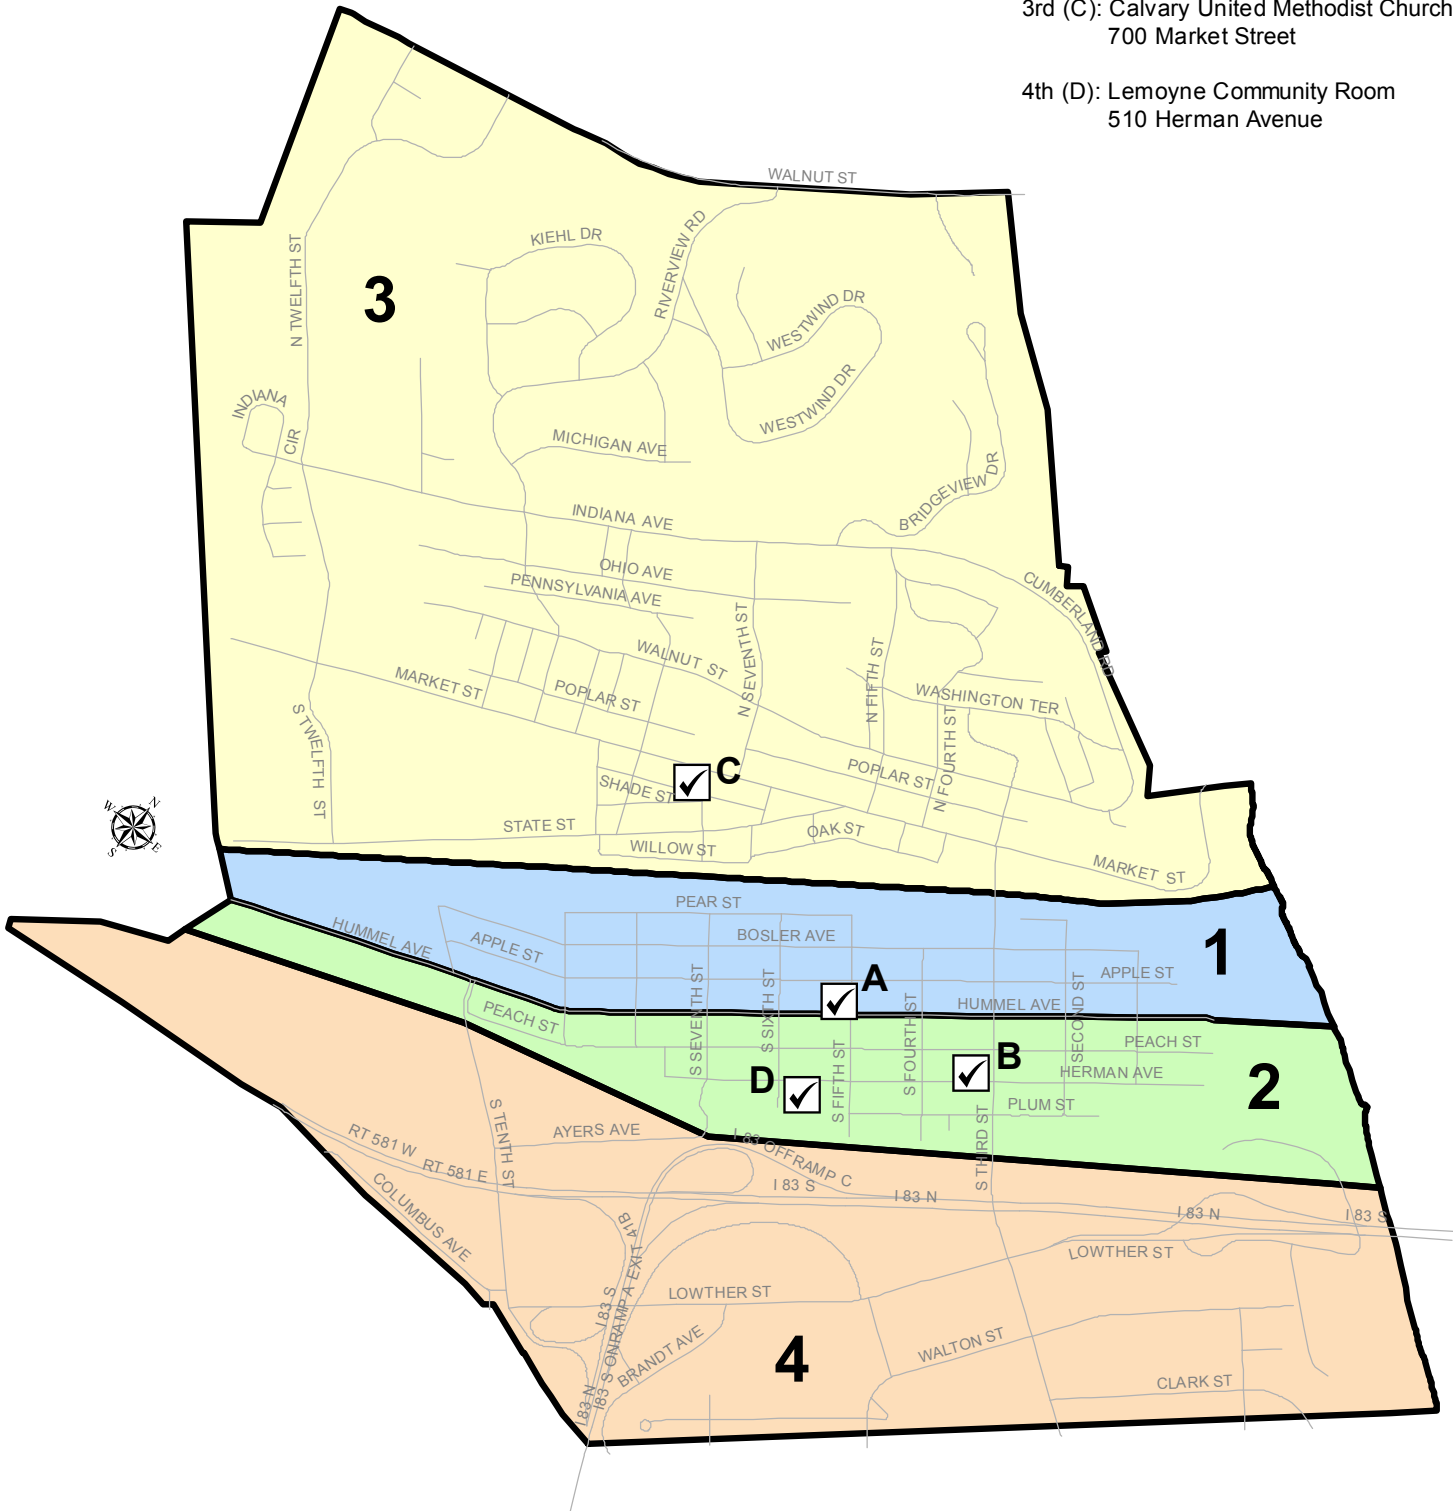

Lemoyne Borough Voting Precincts

1st (A): Trinity Lutheran Church
509 Hummel Avenue

2nd (B): Grace United Methodist Church
309 Herman Ave

3rd (C): Calvary United Methodist Church
700 Market Street

4th (D): Lemoyne Community Room
510 Herman Avenue

Legend

- Polling Location
- Precinct Boundaries
- Roads

Prepared by:
Cumberland County GIS
May 2018
Scale: 1:14,000

Disclaimer: Map and data are intended for informational purposes only. No guarantee is made as to the accuracy of the map and data and they should not be relied upon for any purpose other than general information.