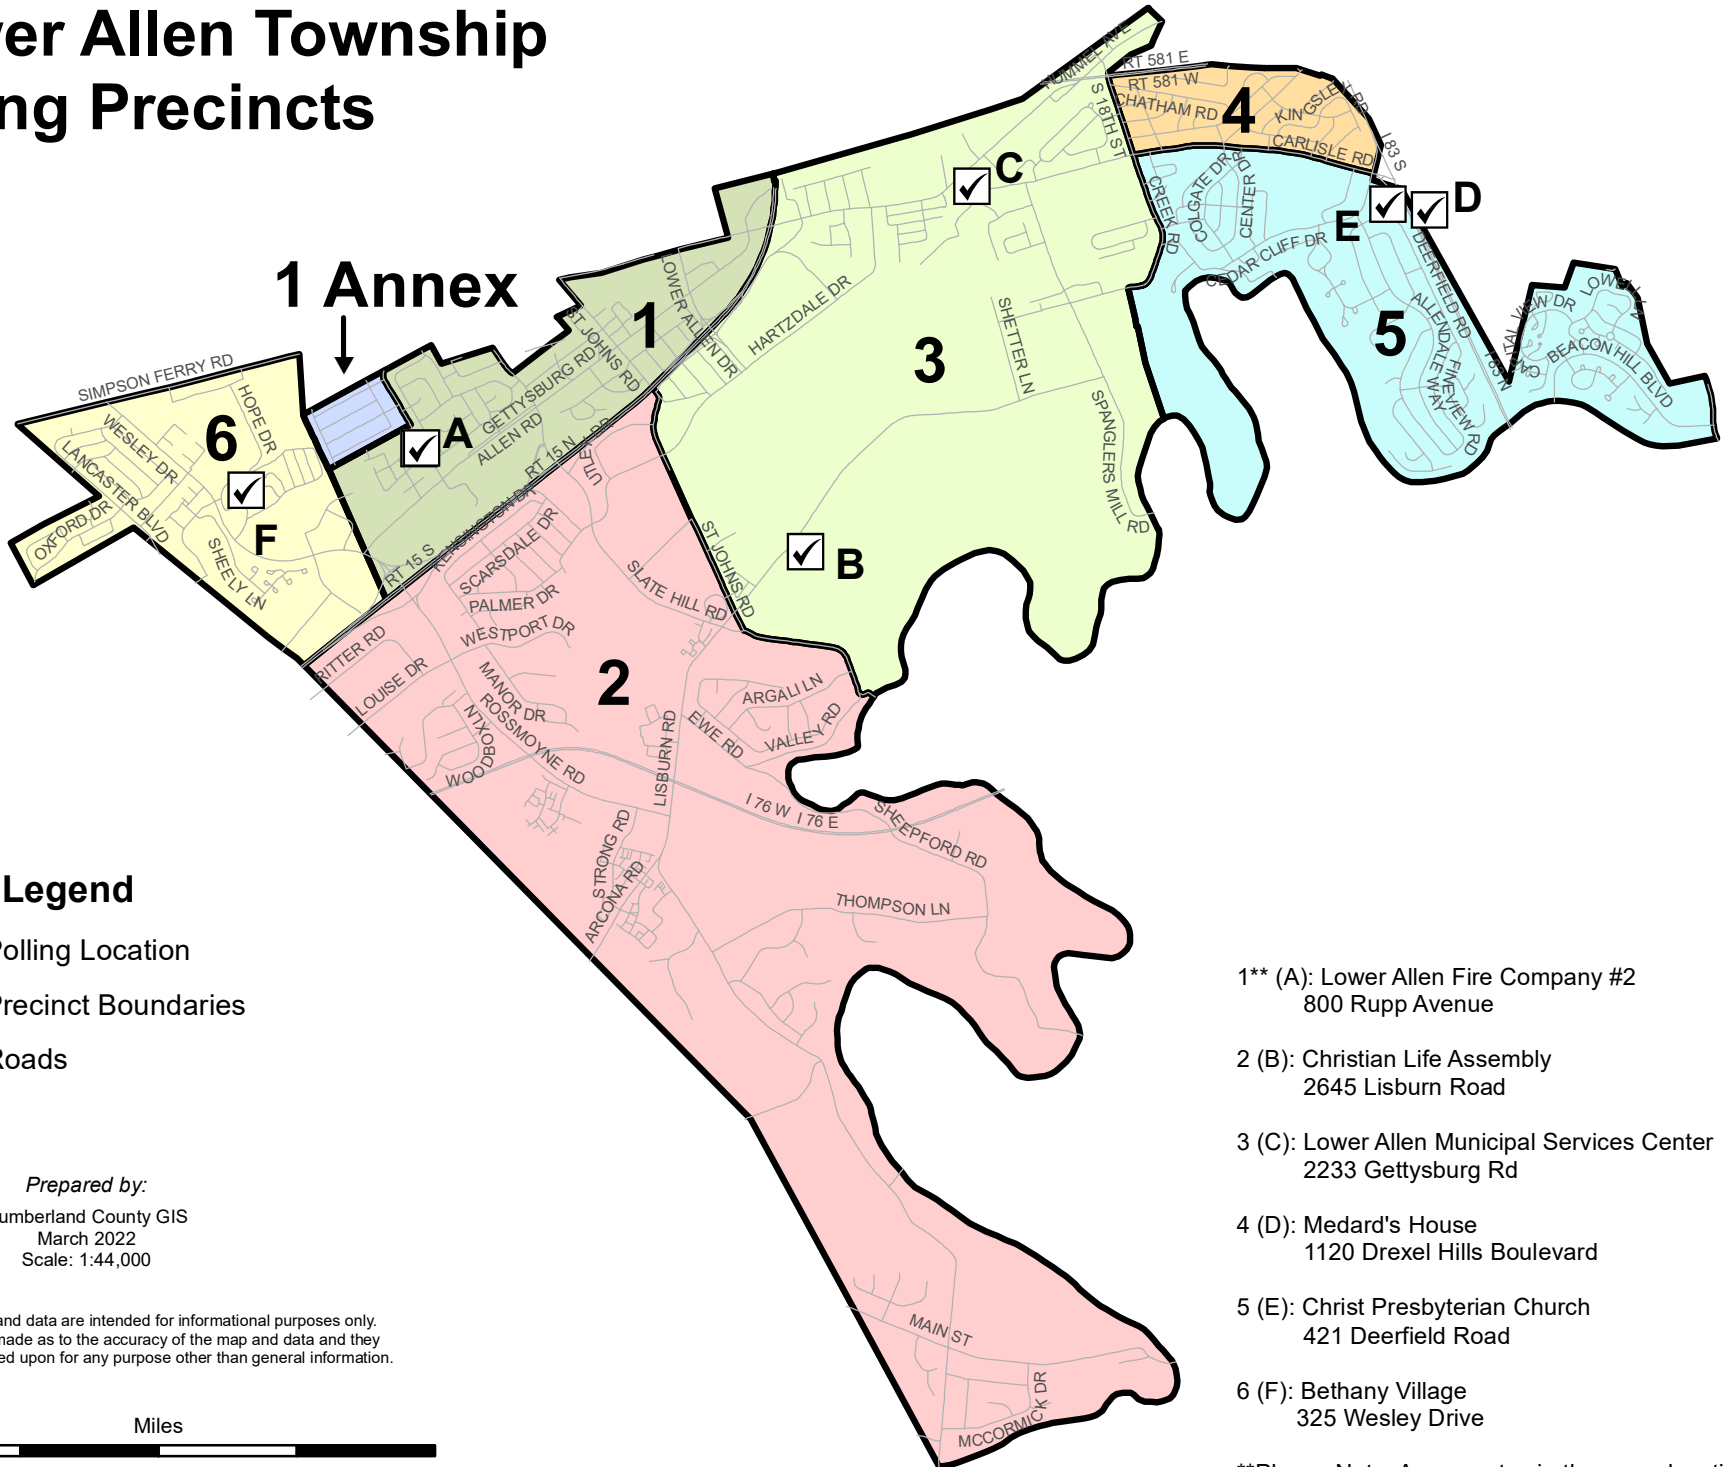

Lower Allen Township Voting Precincts

Legend

-  Polling Location
-  Precinct Boundaries
-  Roads

Prepared by:
Cumberland County GIS
March 2022
Scale: 1:44,000

Disclaimer: Map and data are intended for informational purposes only. No guarantee is made as to the accuracy of the map and data and they should not be relied upon for any purpose other than general information.

- 1** (A): Lower Allen Fire Company #2
800 Rupp Avenue
- 2 (B): Christian Life Assembly
2645 Lisburn Road
- 3 (C): Lower Allen Municipal Services Center
2233 Gettysburg Rd
- 4 (D): Medard's House
1120 Drexel Hills Boulevard
- 5 (E): Christ Presbyterian Church
421 Deerfield Road
- 6 (F): Bethany Village
325 Wesley Drive

**Please Note: Annex votes in the same location as LA 1.