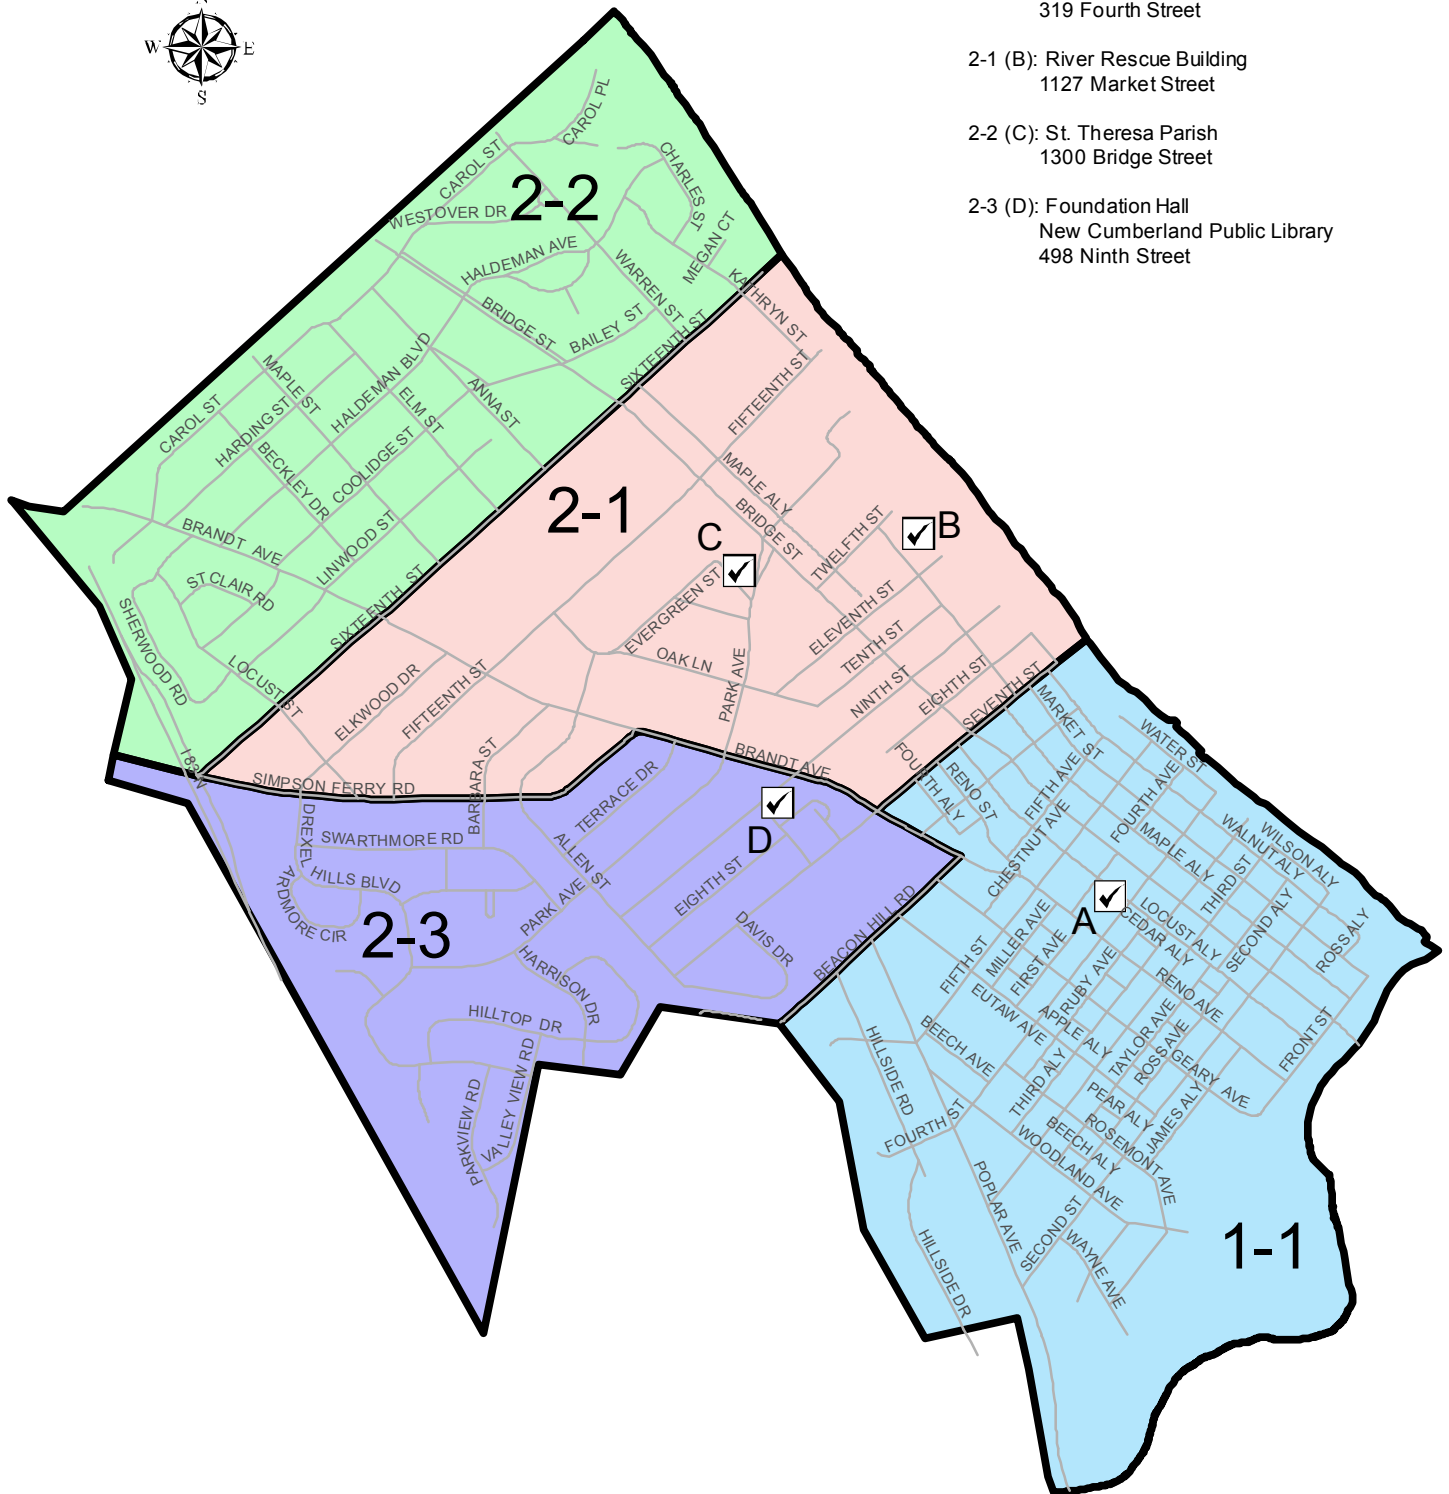

New Cumberland Borough Voting Precincts

- 1-1 (A): New Cumberland Fire Dept.
319 Fourth Street
- 2-1 (B): River Rescue Building
1127 Market Street
- 2-2 (C): St. Theresa Parish
1300 Bridge Street
- 2-3 (D): Foundation Hall
New Cumberland Public Library
498 Ninth Street

Legend

- Polling Location
- Roads
- Official Precinct Boundaries

Prepared by:
Cumberland County GIS
October 2018