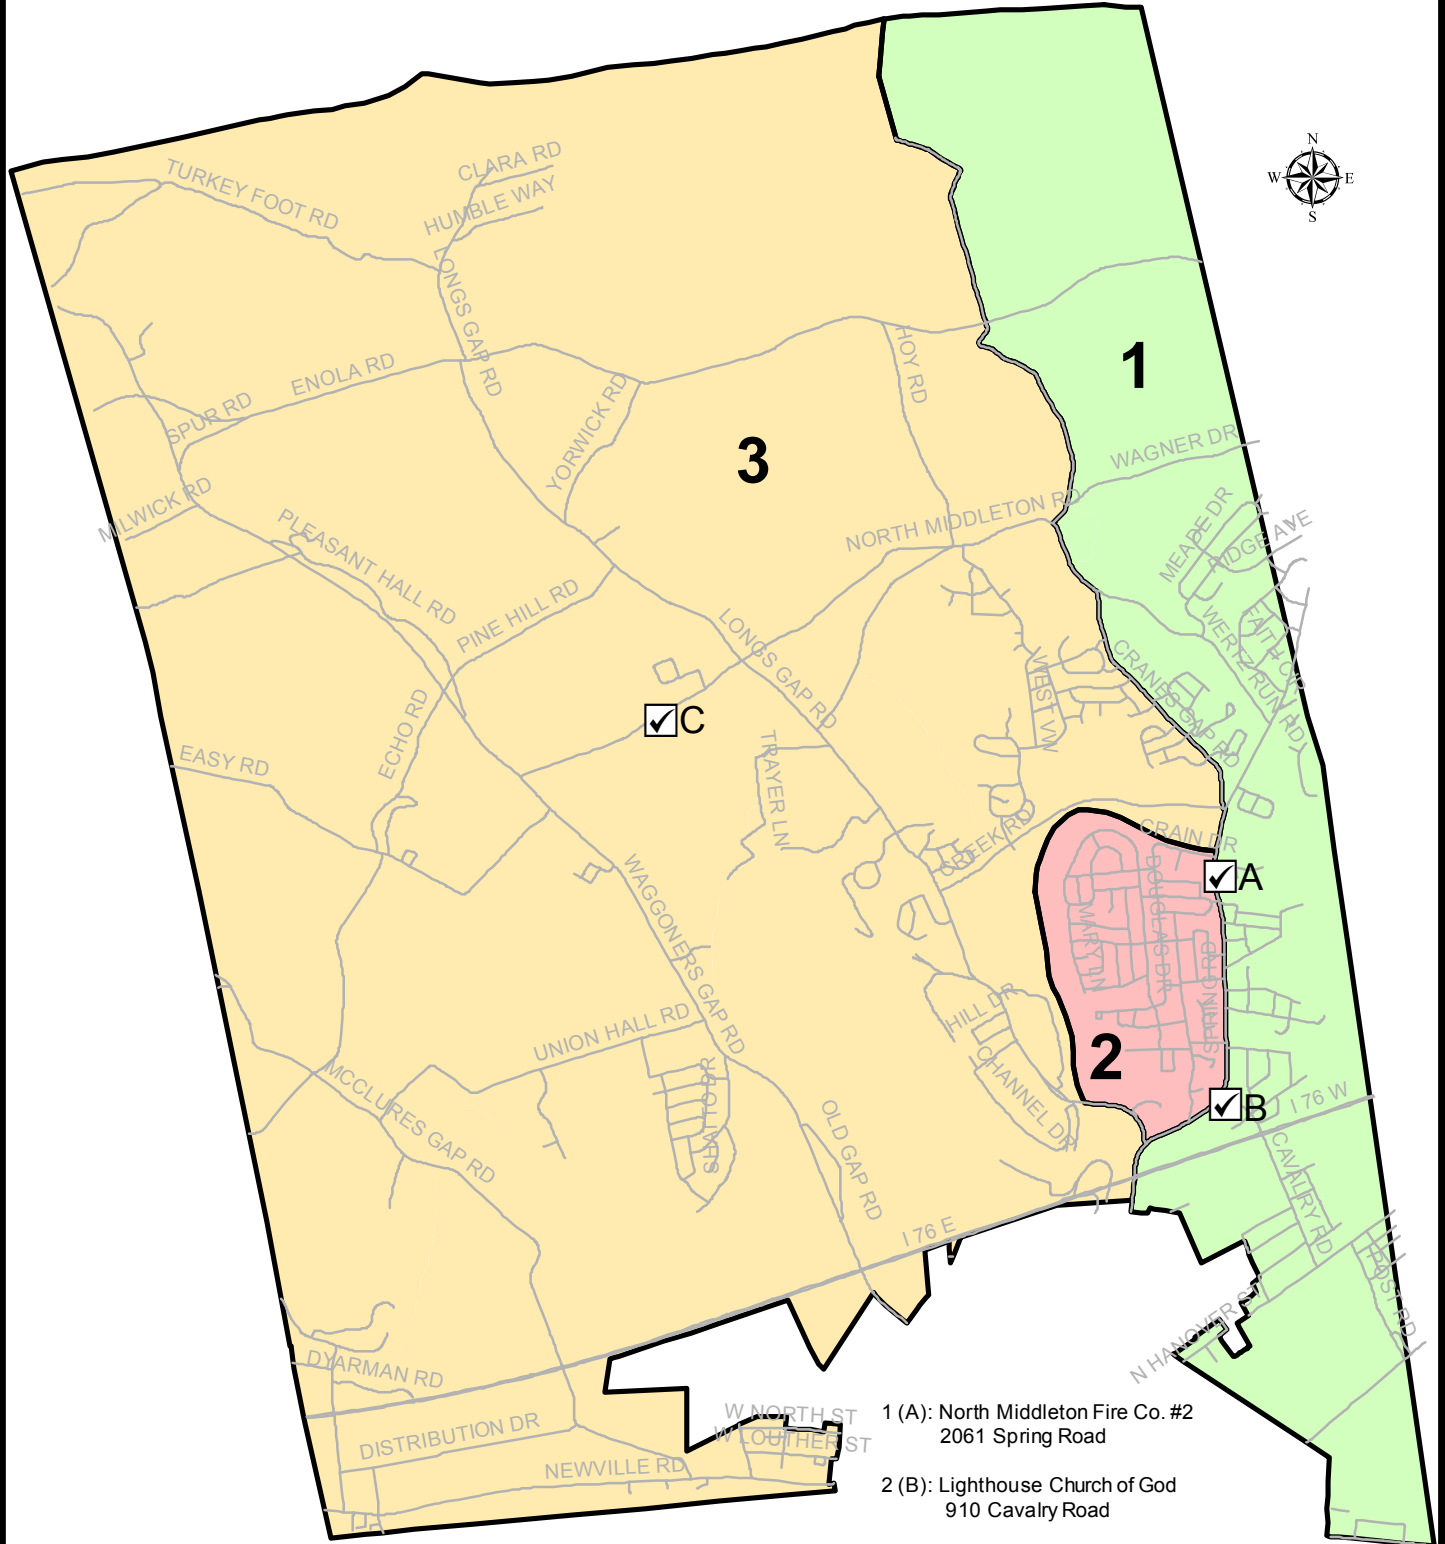

North Middleton Township Voting Precincts

- 1 (A): North Middleton Fire Co. #2
2061 Spring Road
- 2 (B): Lighthouse Church of God
910 Cavalry Road
- 3 (C): North Middleton Fire Co. #1
310 North Middleton Road

Legend

- Polling Location
- Roads
- Precinct Boundaries