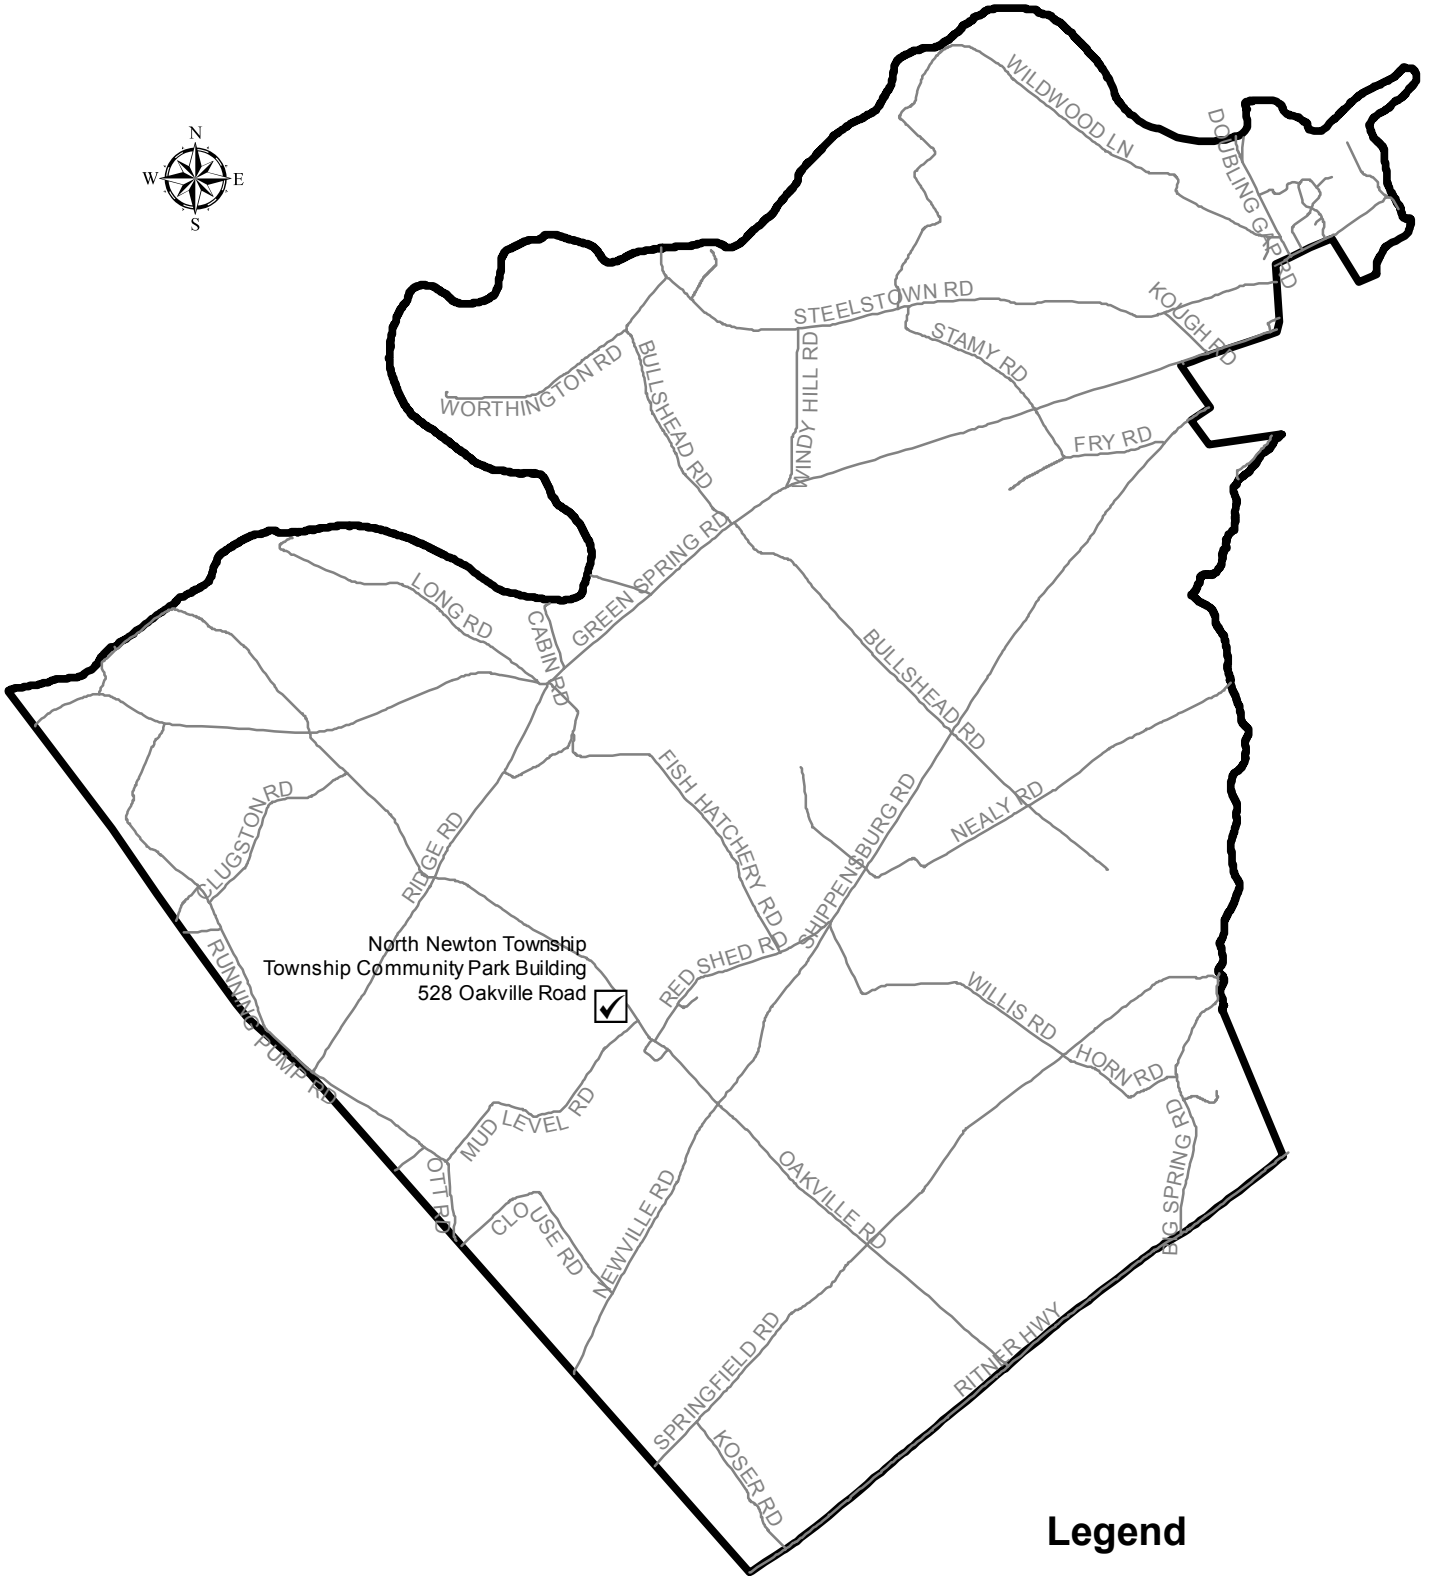

North Newton Township Voting Precincts

Legend

- Polling Location
- Precinct Boundaries
- Roads

Prepared by:
Cumberland County GIS
May 2018

Map Scale = 1:54000