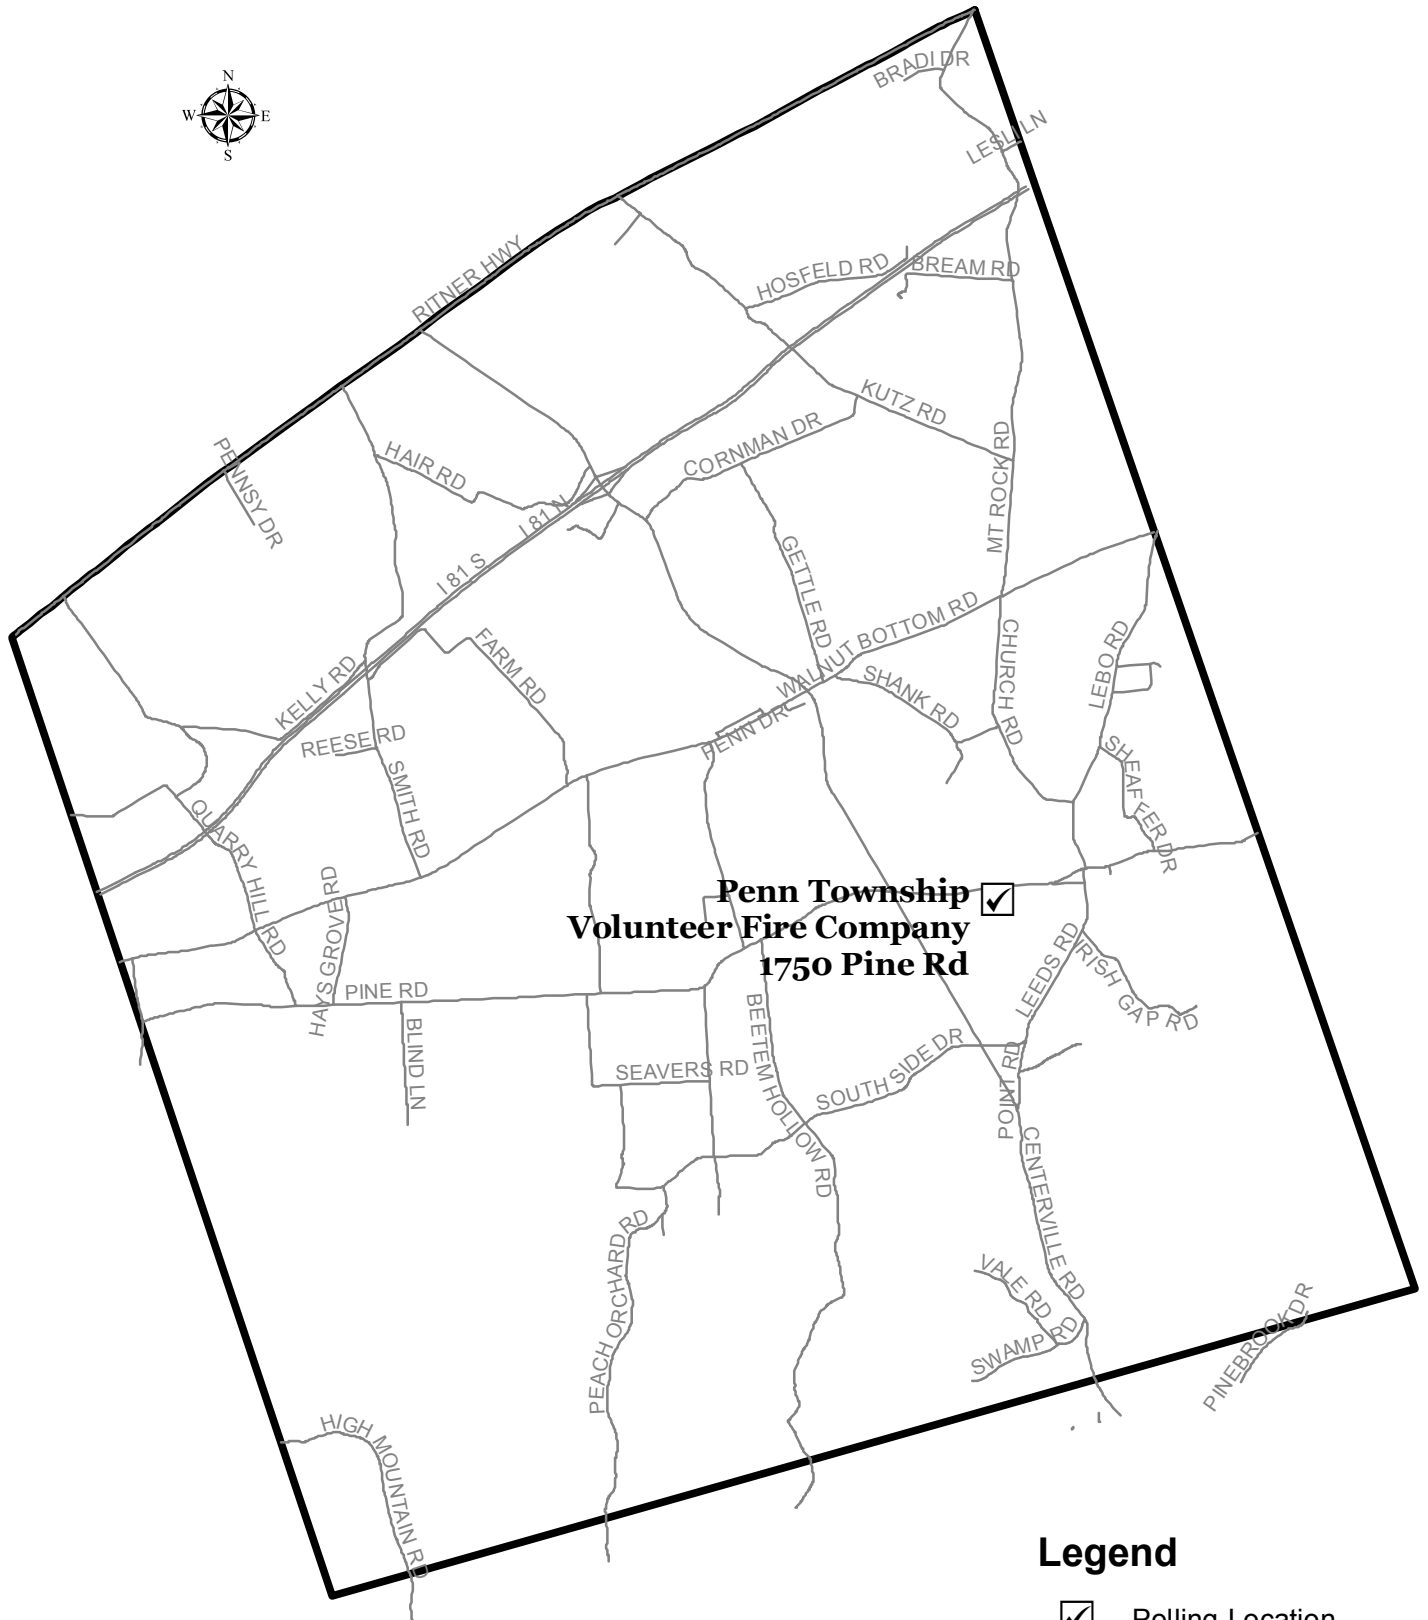

Penn Township Voting Precincts

Legend

- ✓ Polling Location
- ▭ Precinct Boundaries
- Roads

Prepared by:
Cumberland County GIS
May 2018

Map Scale = 1:57000