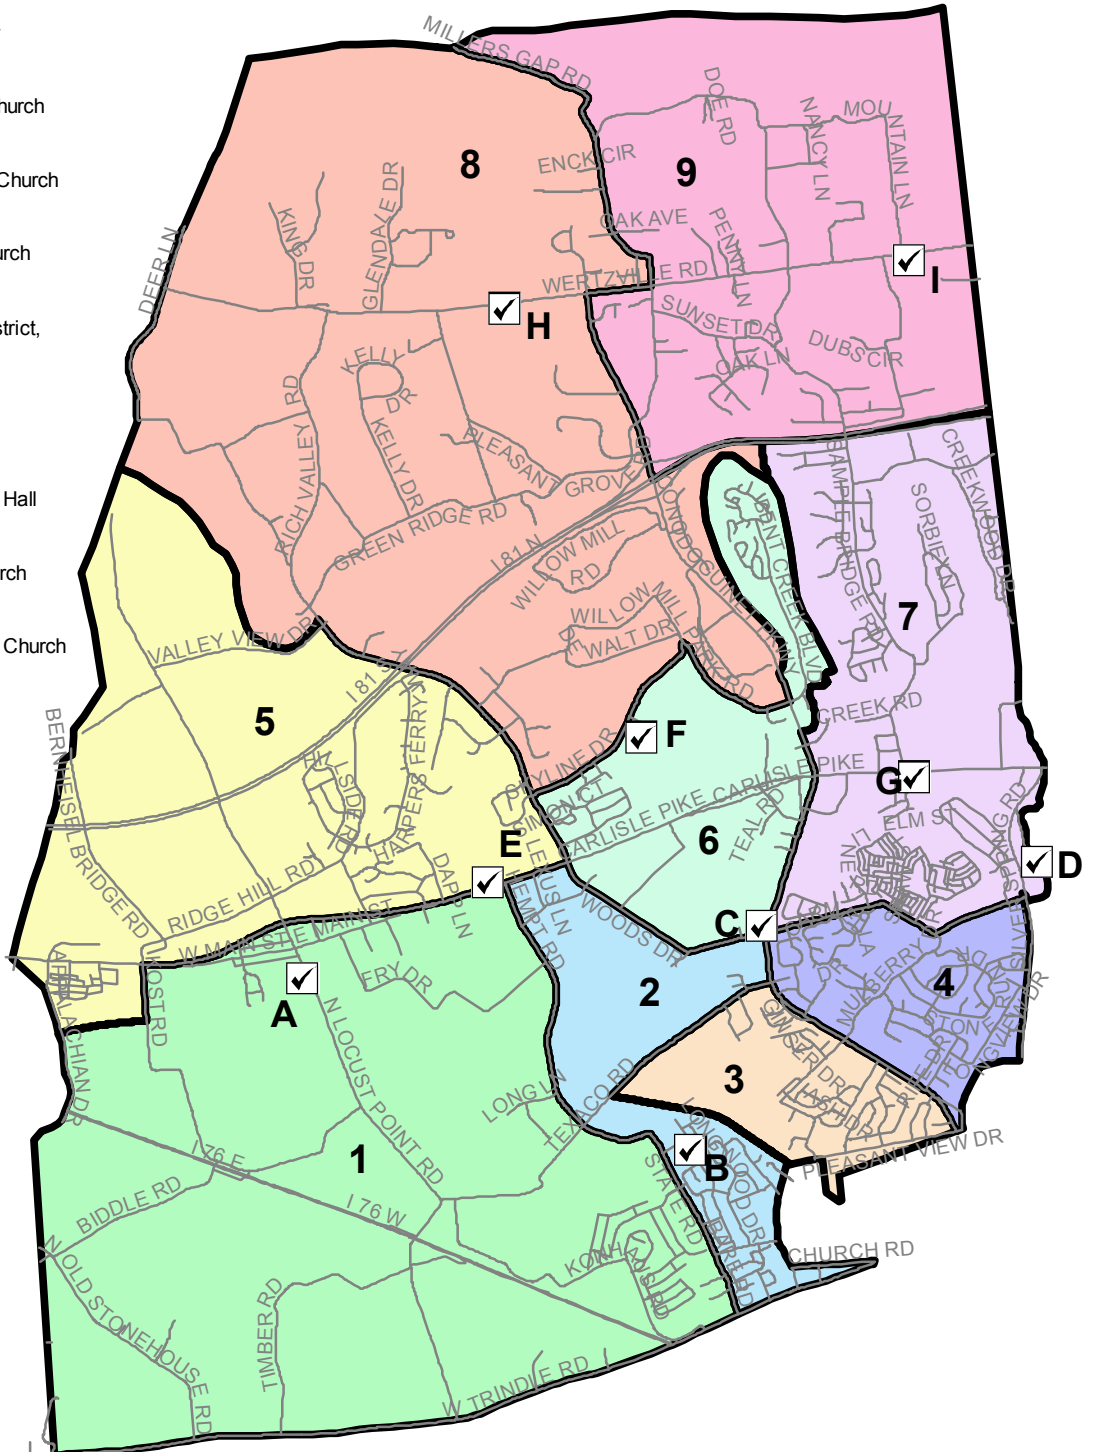

Silver Spring Township Voting Precincts

- 1 (A): New Kingstown Fire Company
277 North Locust Point Road
- 2 (B): Good News Free Methodist Church
124 State Road
- 3 (C): Calvary Evangelical Lutheran Church
208 Woods Drive
- 4 (D): Silver Spring Presbyterian Church
444 Silver Spring Road
- 5 (E): Cumberland Valley School District,
Administrative Building
6746 Carlisle Pike
- 6 (F): Saint Katharine Drexel Church
1 Peter Drive
- 7 (G): Silver Spring Township Social Hall
6475 Carlisle Pike
- 8 (H): Young's United Methodist Church
7075 Wertzville Road
- 9 (I): St. Paul's Evangelical Lutheran Church
6839 Wertzville Road

Legend

- Polling Location
- Roads
- Precinct Boundaries

Map Scale = 1:64,000
 0 0.25 0.5 1 1.5 2 Miles

Prepared by:
Cumberland County GIS
October 2018