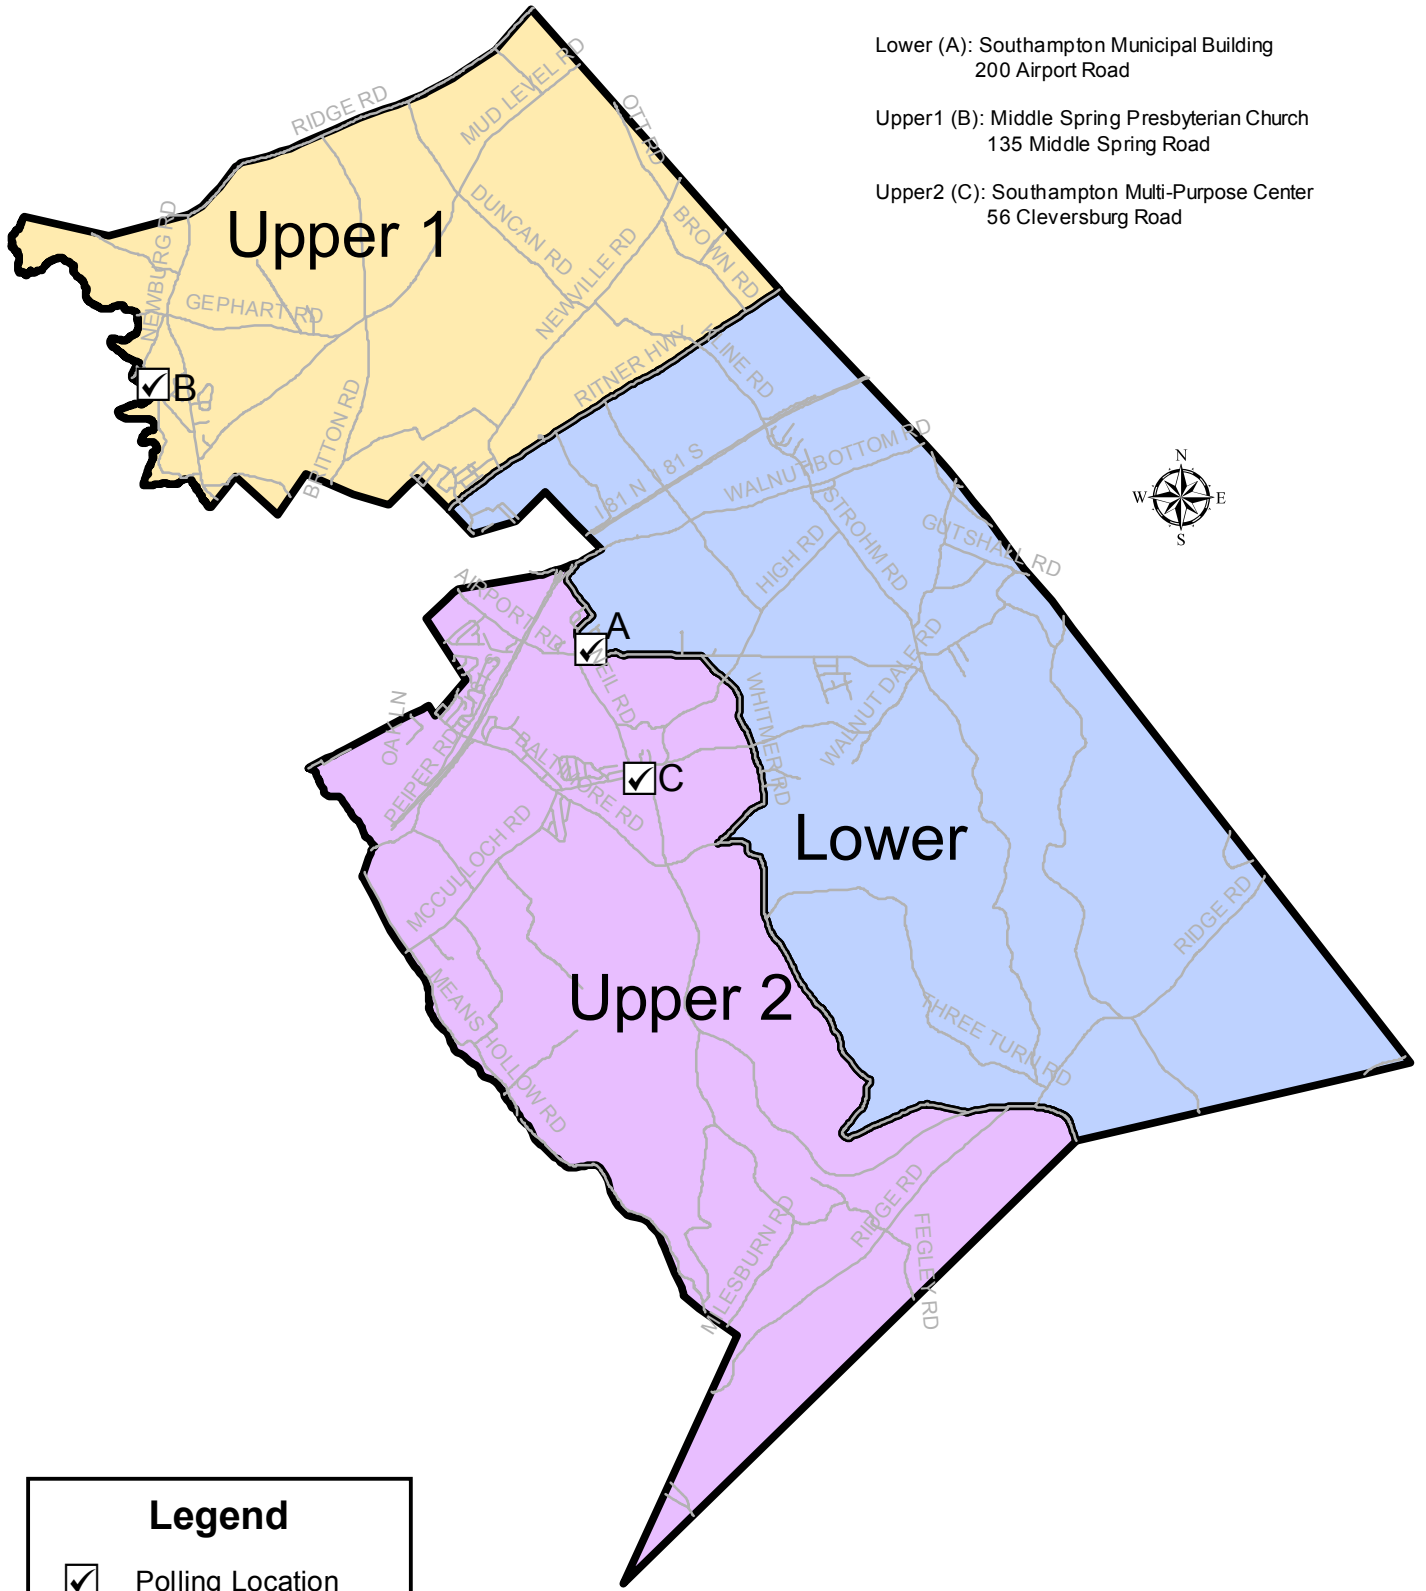

# Southampton Township Voting Precincts

Lower (A): Southampton Municipal Building  
200 Airport Road

Upper1 (B): Middle Spring Presbyterian Church  
135 Middle Spring Road

Upper2 (C): Southampton Multi-Purpose Center  
56 Cleversburg Road

**Legend**

- Polling Location
- Roads
- Precinct Boundaries

Prepared by:  
Cumberland County GIS  
May 2018