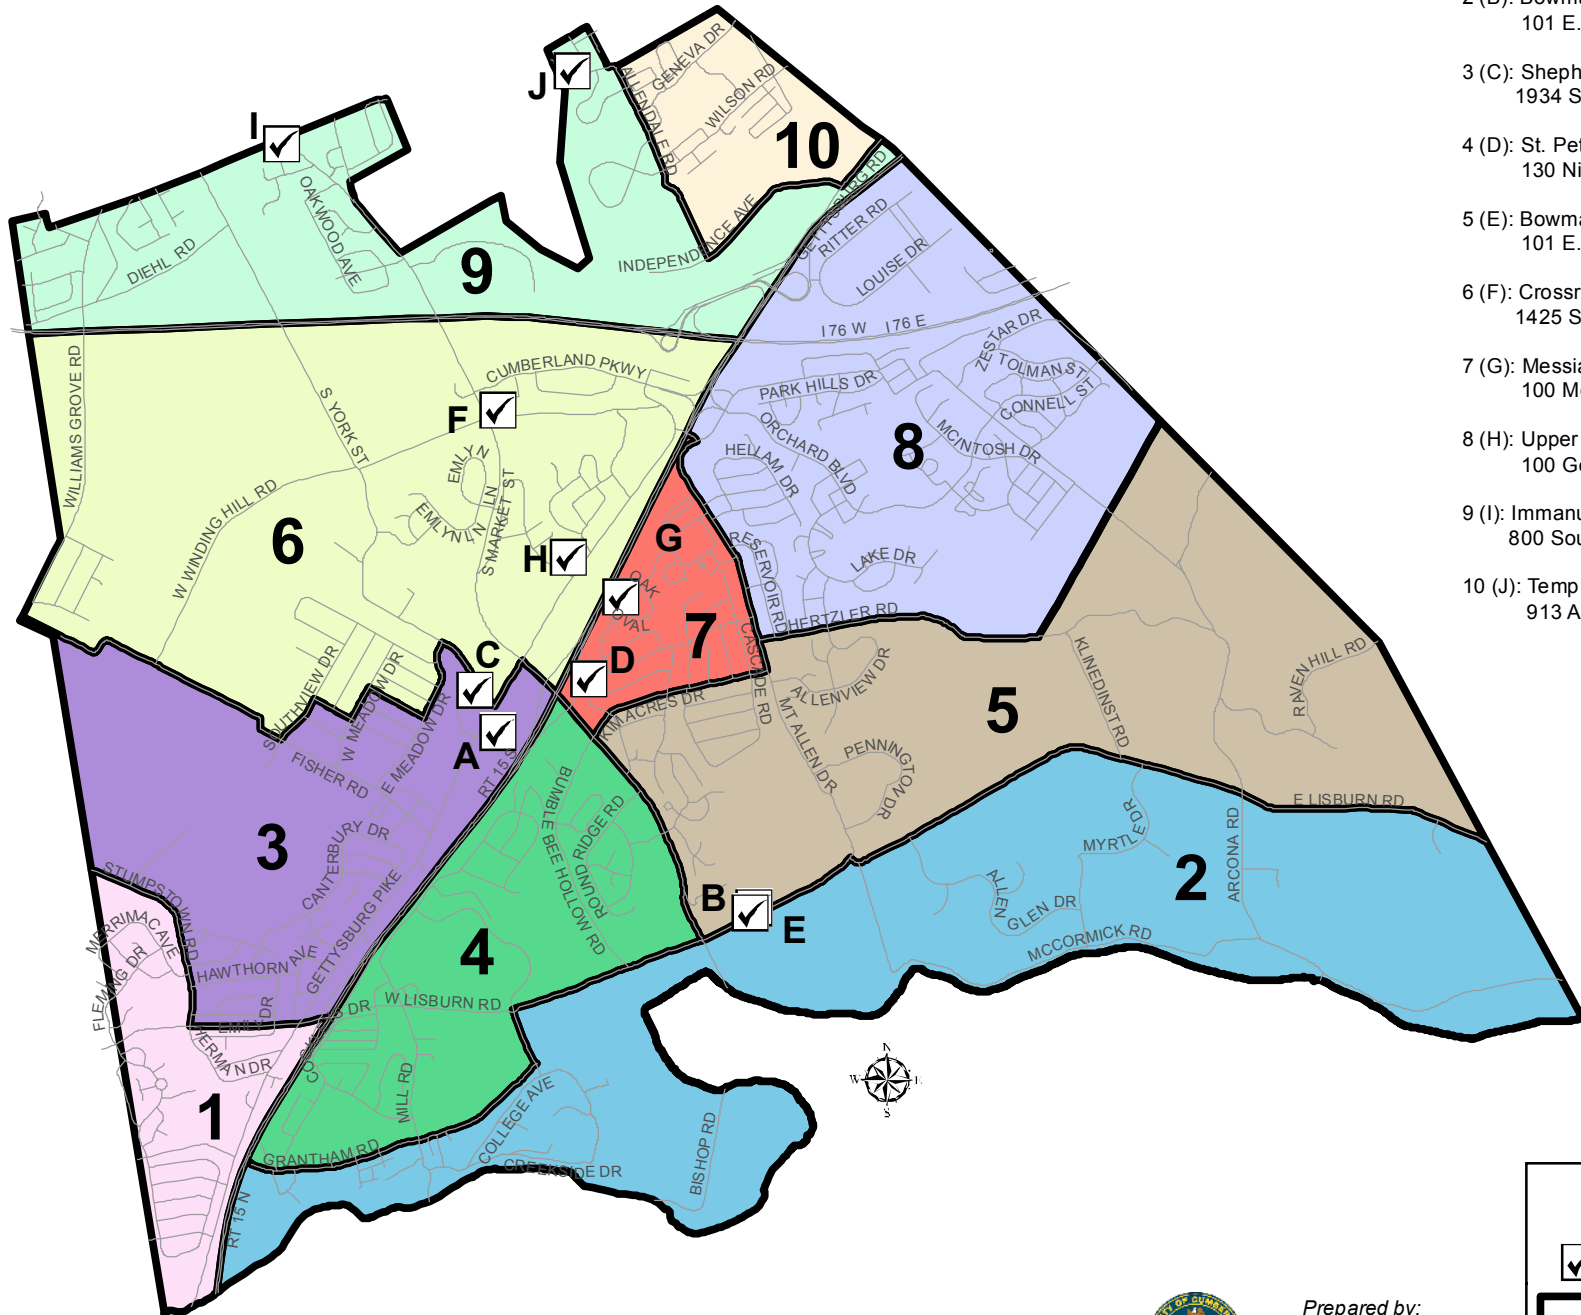

Upper Allen Township Voting Precincts

- 1 (A): Daybreak Church
321 Gettysburg Pike
- 2 (B): Bowmansdale Church of God, CE Bldg.
101 E. Lisburn Road
- 3 (C): Shepherdstown United Methodist Church
1934 S York Street
- 4 (D): St. Peter Lutheran Church
130 Nittany Drive
- 5 (E): Bowmansdale Church of God
101 E. Lisburn Road
- 6 (F): Crossroads Community Church
1425 S Market Street
- 7 (G): Messiah Village
100 Mount Allen Drive
- 8 (H): Upper Allen Municipal Building
100 Gettysburg Pike
- 9 (I): Immanuel Alliance Church
800 South Market Street
- 10 (J): Temple Beth Shalom
913 Allendale Rd

Disclaimer: Map and data are intended for informational purposes only. No guarantee is made as to the accuracy of the map and data and they should not be relied upon for any purpose other than general information.

Prepared by:
Cumberland County GIS
October 2018
Scale: 1:41,000

Legend	
<input checked="" type="checkbox"/>	Polling Location
	Precinct Boundaries
	Roads