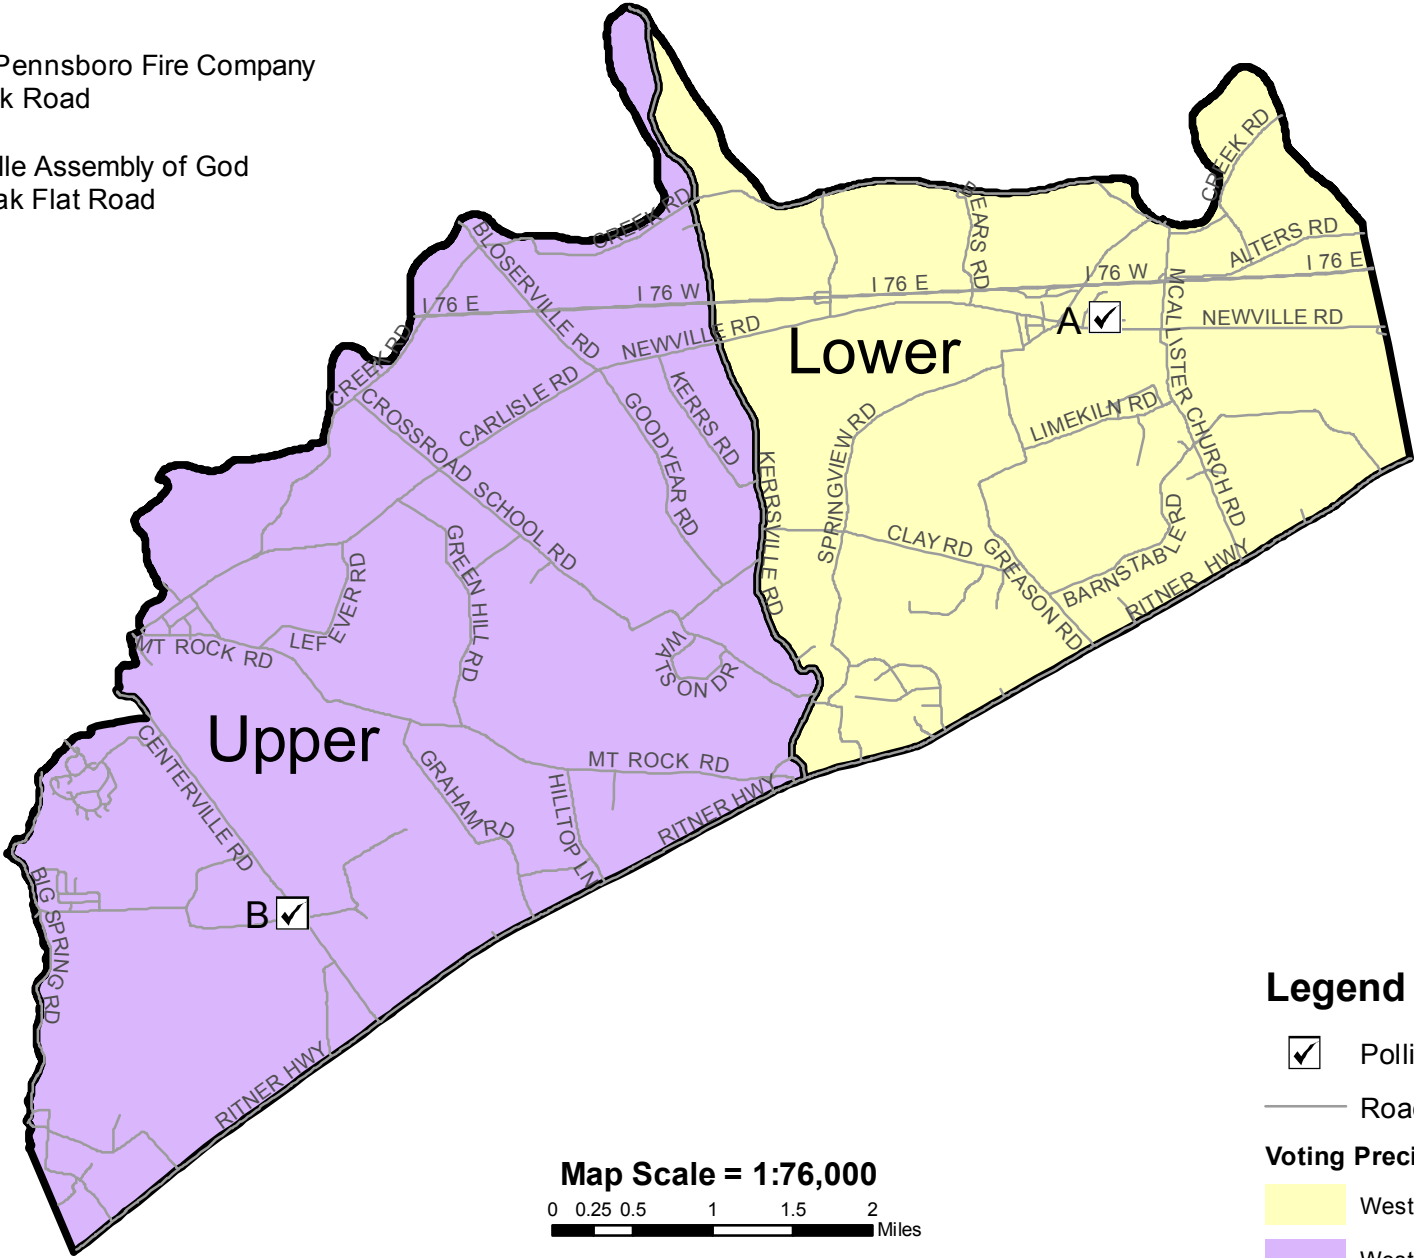

# West Pennsboro Township Voting Precincts

Lower (A): West Pennsboro Fire Company  
20 Park Road

Upper (B): Newville Assembly of God  
403 Oak Flat Road

### Legend

Polling Location

— Roads

### Voting Precinct

West Pennsboro Lower

West Pennsboro Upper

Prepared by:  
Cumberland County GIS  
October 2018

Map Scale = 1:76,000  
0 0.25 0.5 1 1.5 2 Miles