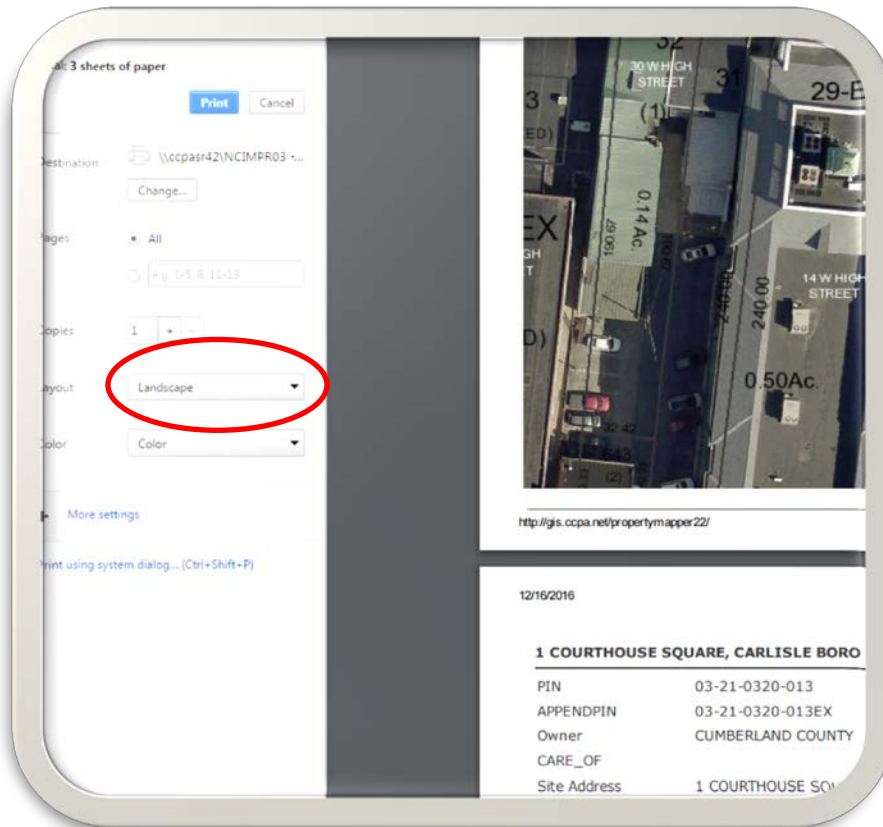

Panning

- Click and Drag move the map in desired direction

Property Selection

- View detailed information by clicking on the property

Locate Me

- Click the Bullseye
- Location is defined by a blue dot

Address Search

- Enter street number and name in the SEARCH BAR

PIN Search

- A PIN may be entered into the SEARCH BAR

Printing

- Select a property to print
- Press CTRL + P in the browser
- Choose Landscape or Portrait
- The property information will print on the second page

Chrome:

Internet Explorer: