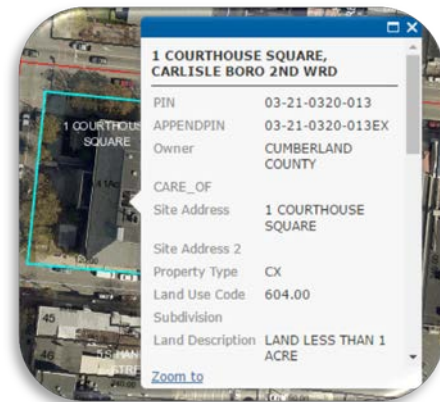

Cumberland County Property Mapper

Quick Reference Guide

<http://gis.ccpa.net/propertymapper/>

Zoom

- Use the scroll wheel on the mouse to ZOOM
- Use the +/- buttons on the screen
- MOBILE – Use “pinch” zoom to ZOOM

Panning

- Click and Drag move the map in desired direction

Property Selection

- View detailed information by clicking on the property

Locate Me

- Click the Bullseye
- Location is defined by a blue dot

Address Search

- Enter street number and name in the SEARCH BAR

PIN Search

- A PIN may be entered into the SEARCH BAR

Printing

- Select a property to print
- Press CTRL + P in the browser
- Choose Landscape or Portrait
- The property information will print on the second page