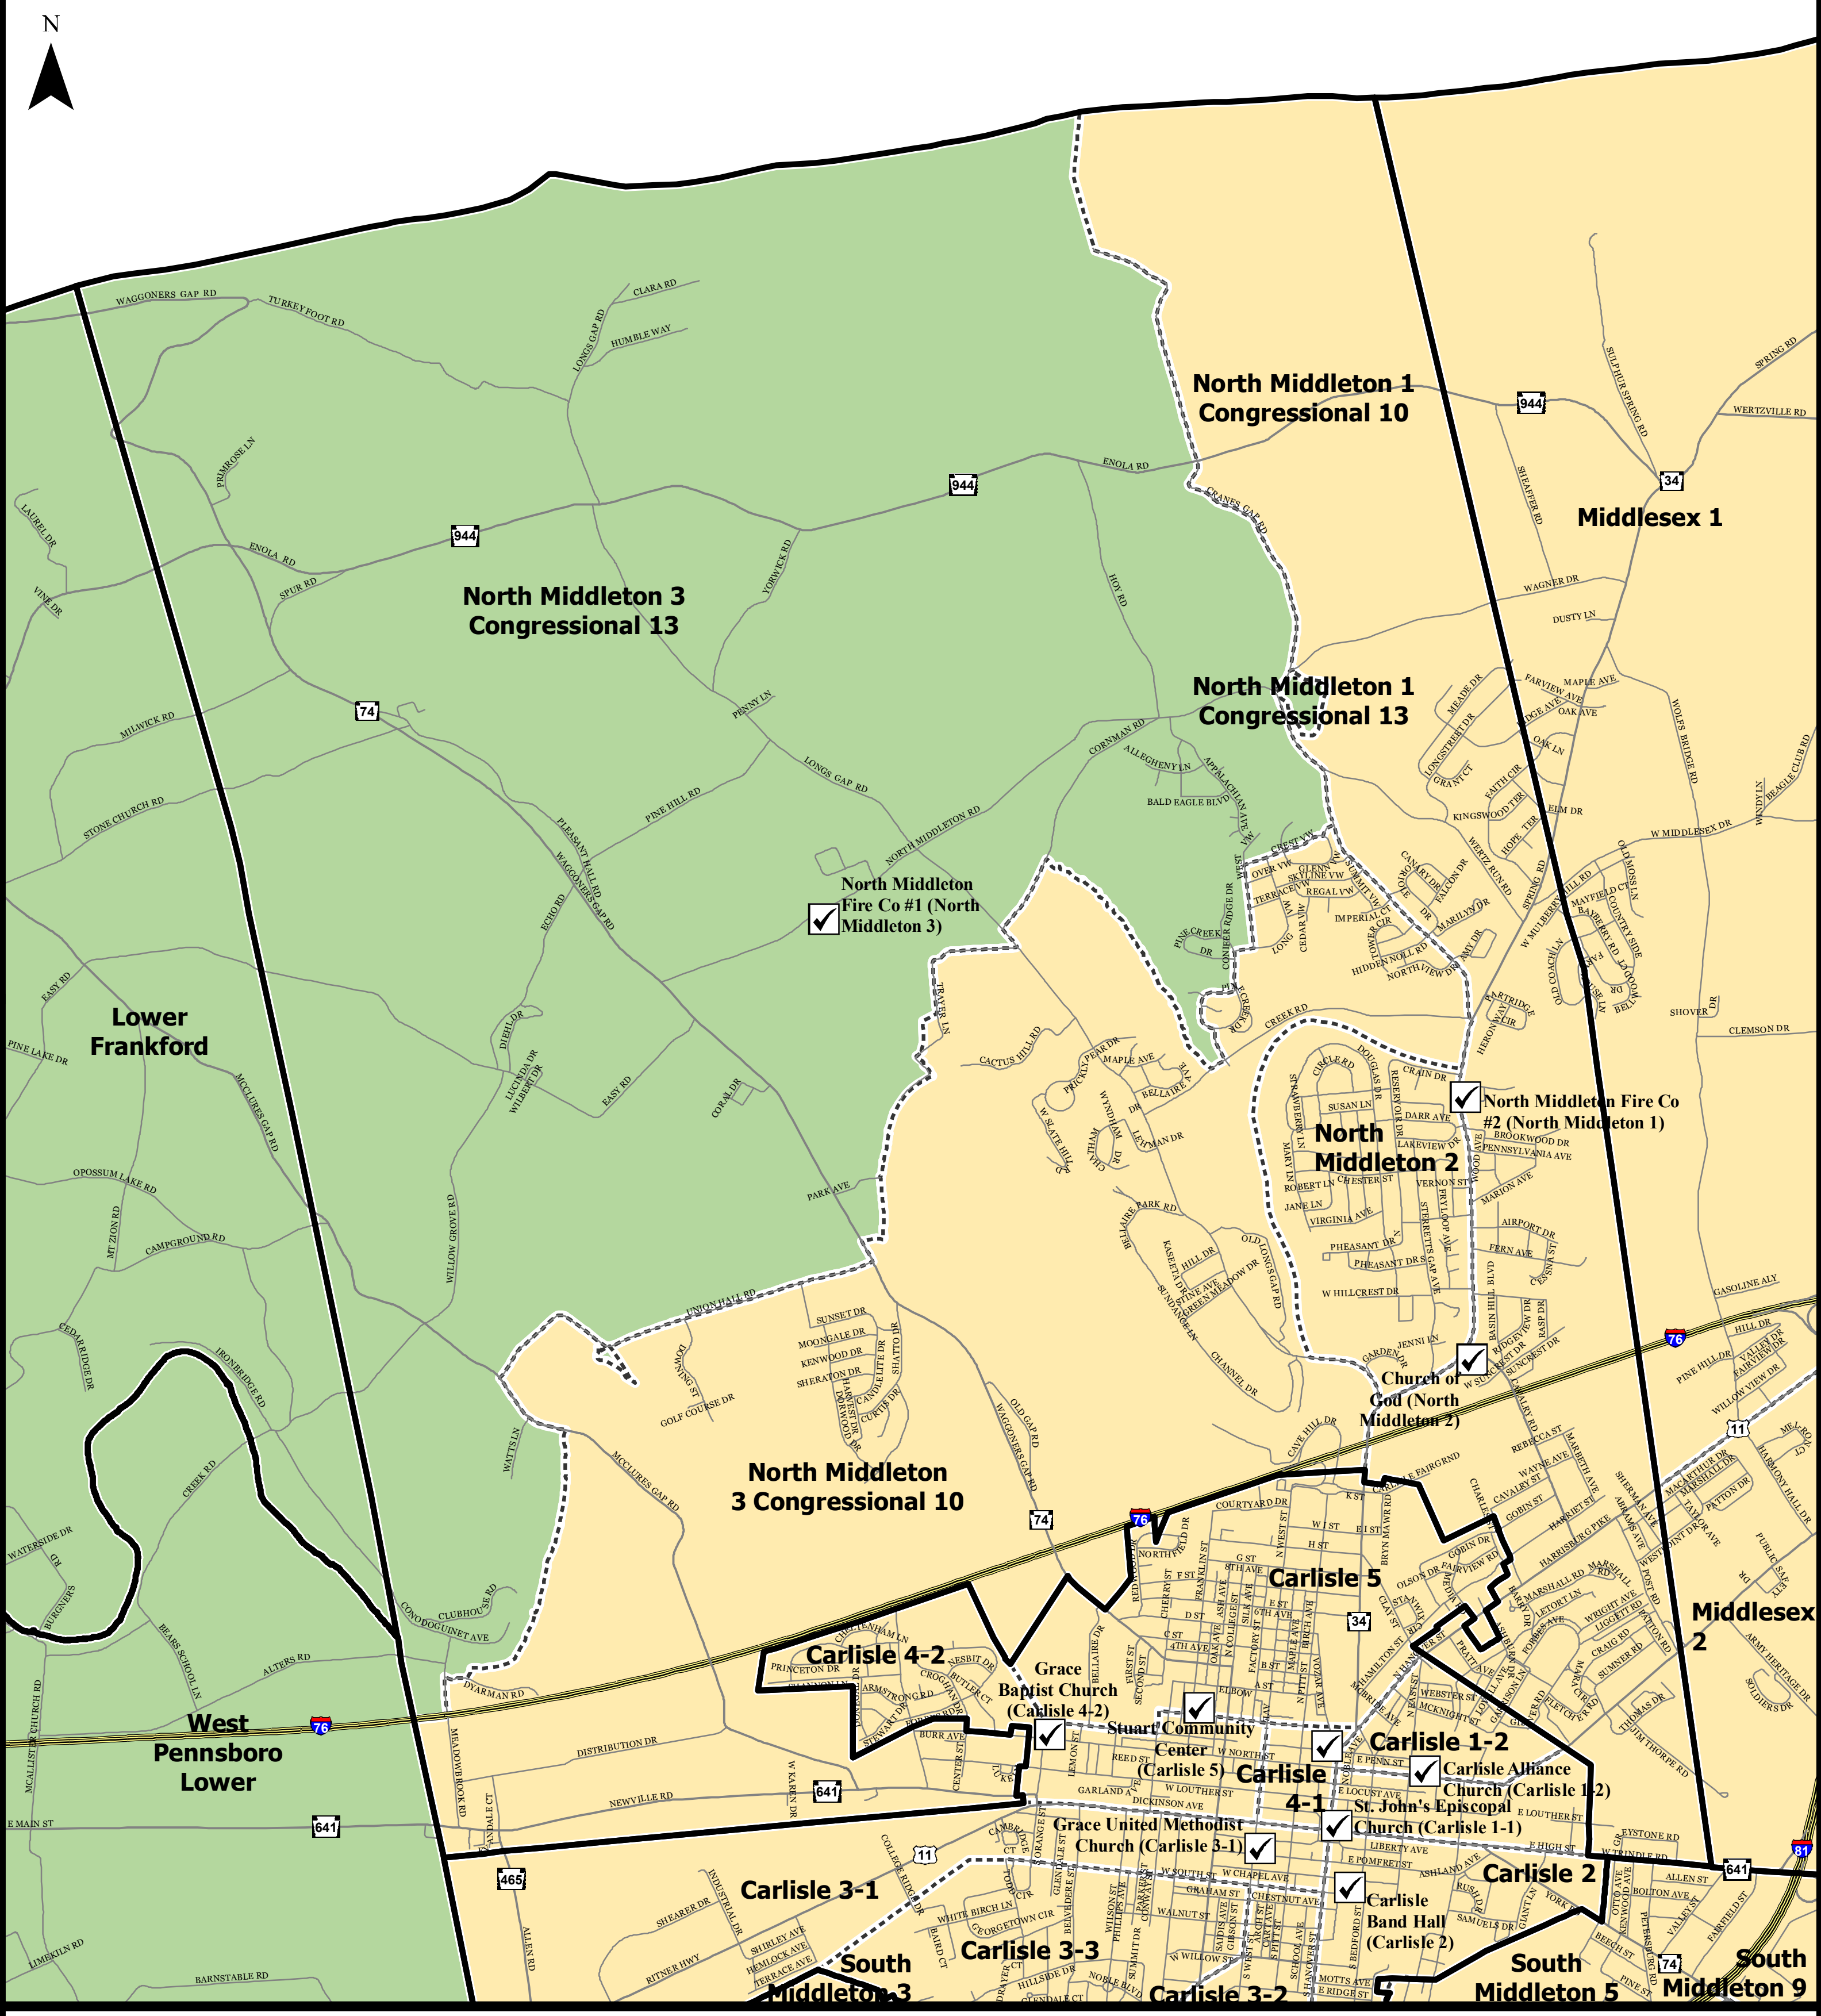

# North Middleton Voting Precincts

Date: 9 March 2018  
 Prepared by: Cumberland County GIS  
 Scale: 1:24,000  
 Projection: Pennsylvania State Plane South (feet)

Disclaimer: Map and data are intended for informational purposes only. No guarantee is made as to the accuracy of the map and data and they should not be relied upon for any purpose other than general information.

### Legend

- Municipal Boundary
- Roads
- Interstate
- State Road
- Local Road
- Voting Precinct
- U.S Congressional District 10th
- U.S Congressional District 13th
- Polling Place
- Voting Precinct