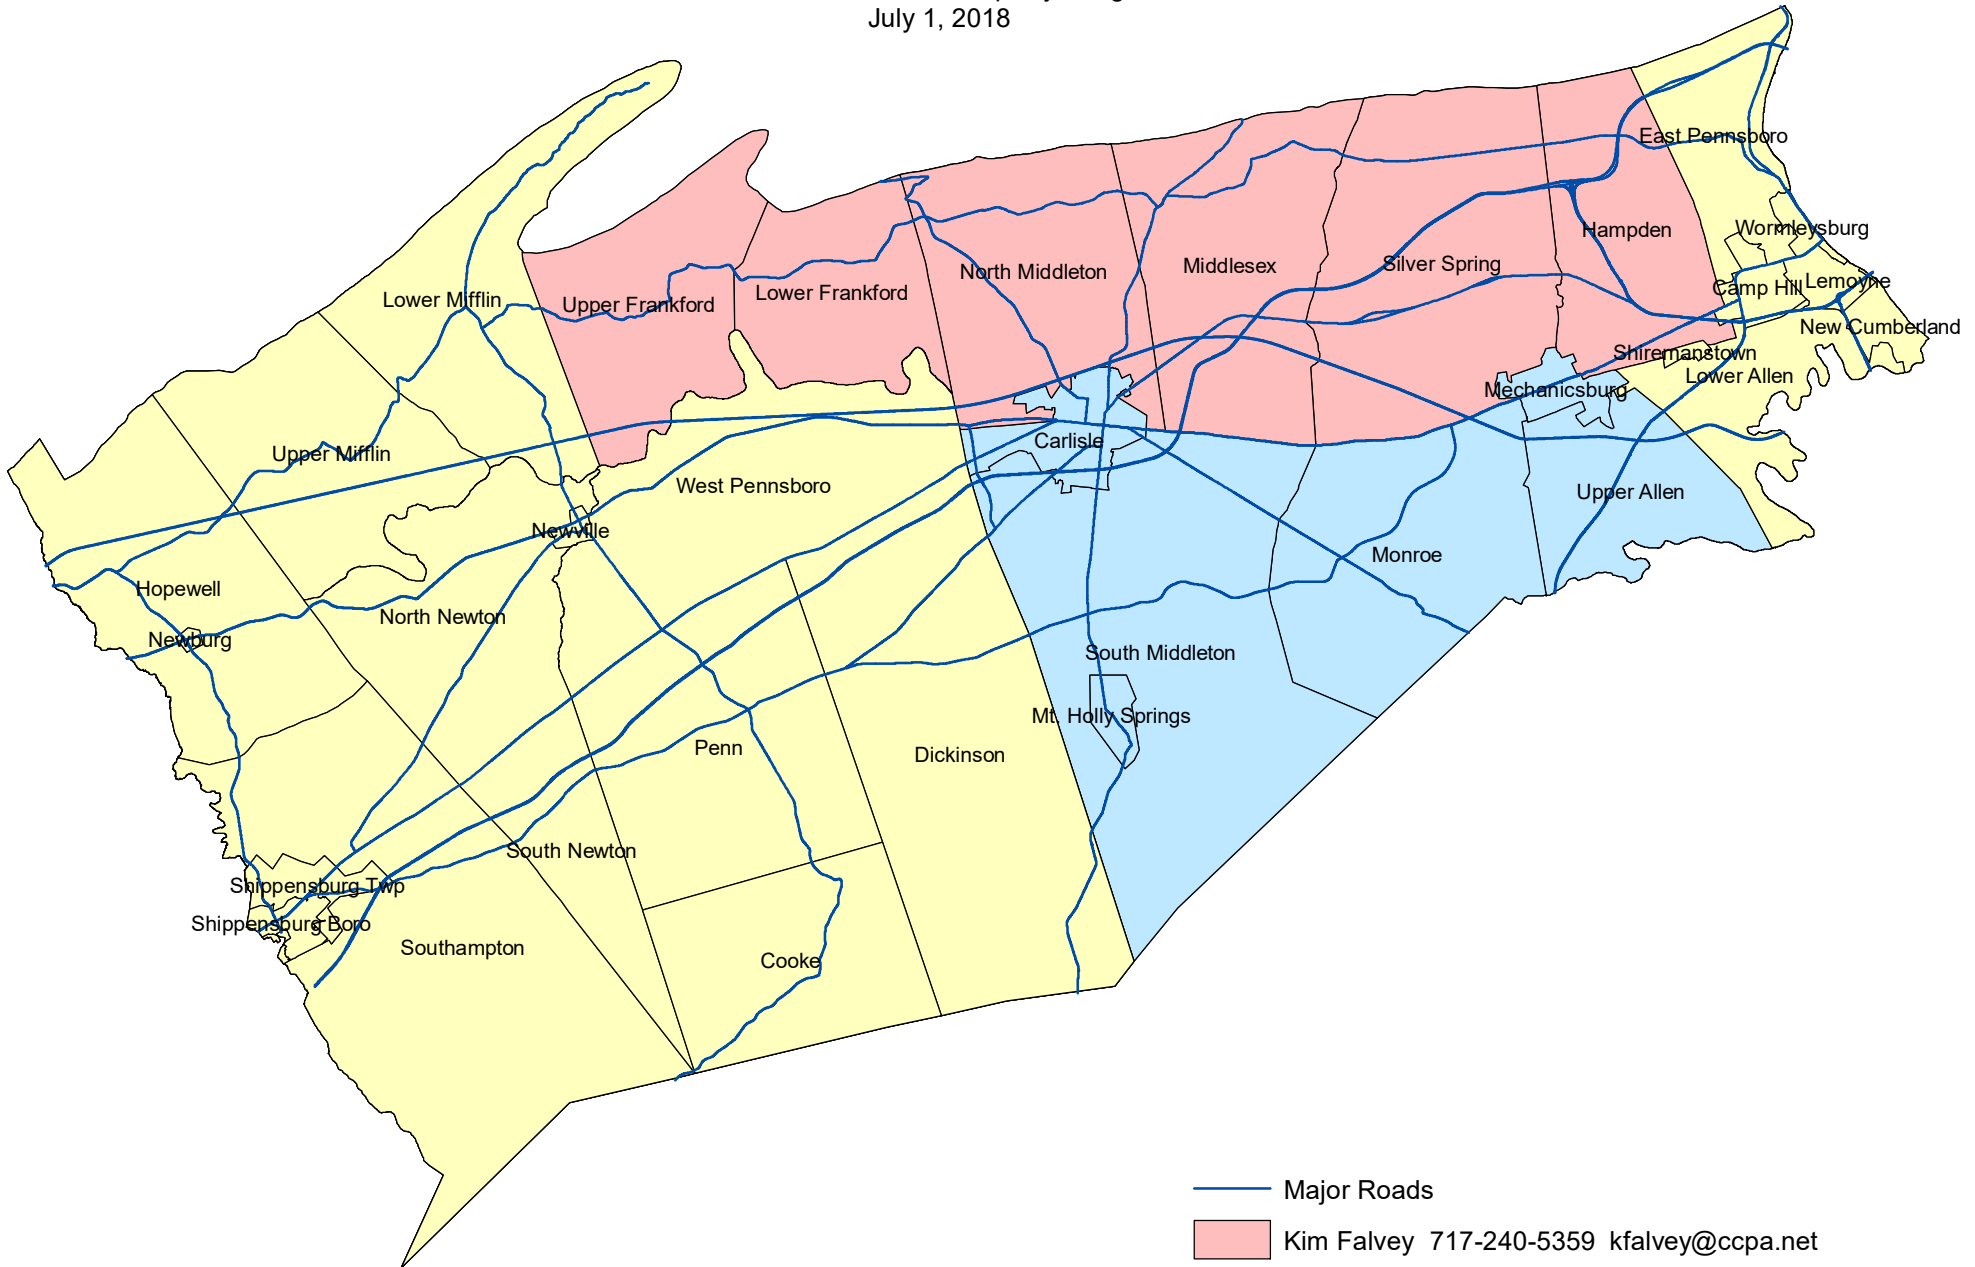

Cumberland County Conservation District

Erosion Control Staff Municipality Assignments

July 1, 2018

- Major Roads
- Kim Falvey 717-240-5359 kfalvey@ccpa.net
- Vince McCollum 717-240-6169 vmccollum@ccpa.net
- Matt Stough 717-240-7838 mstough@ccpa.net