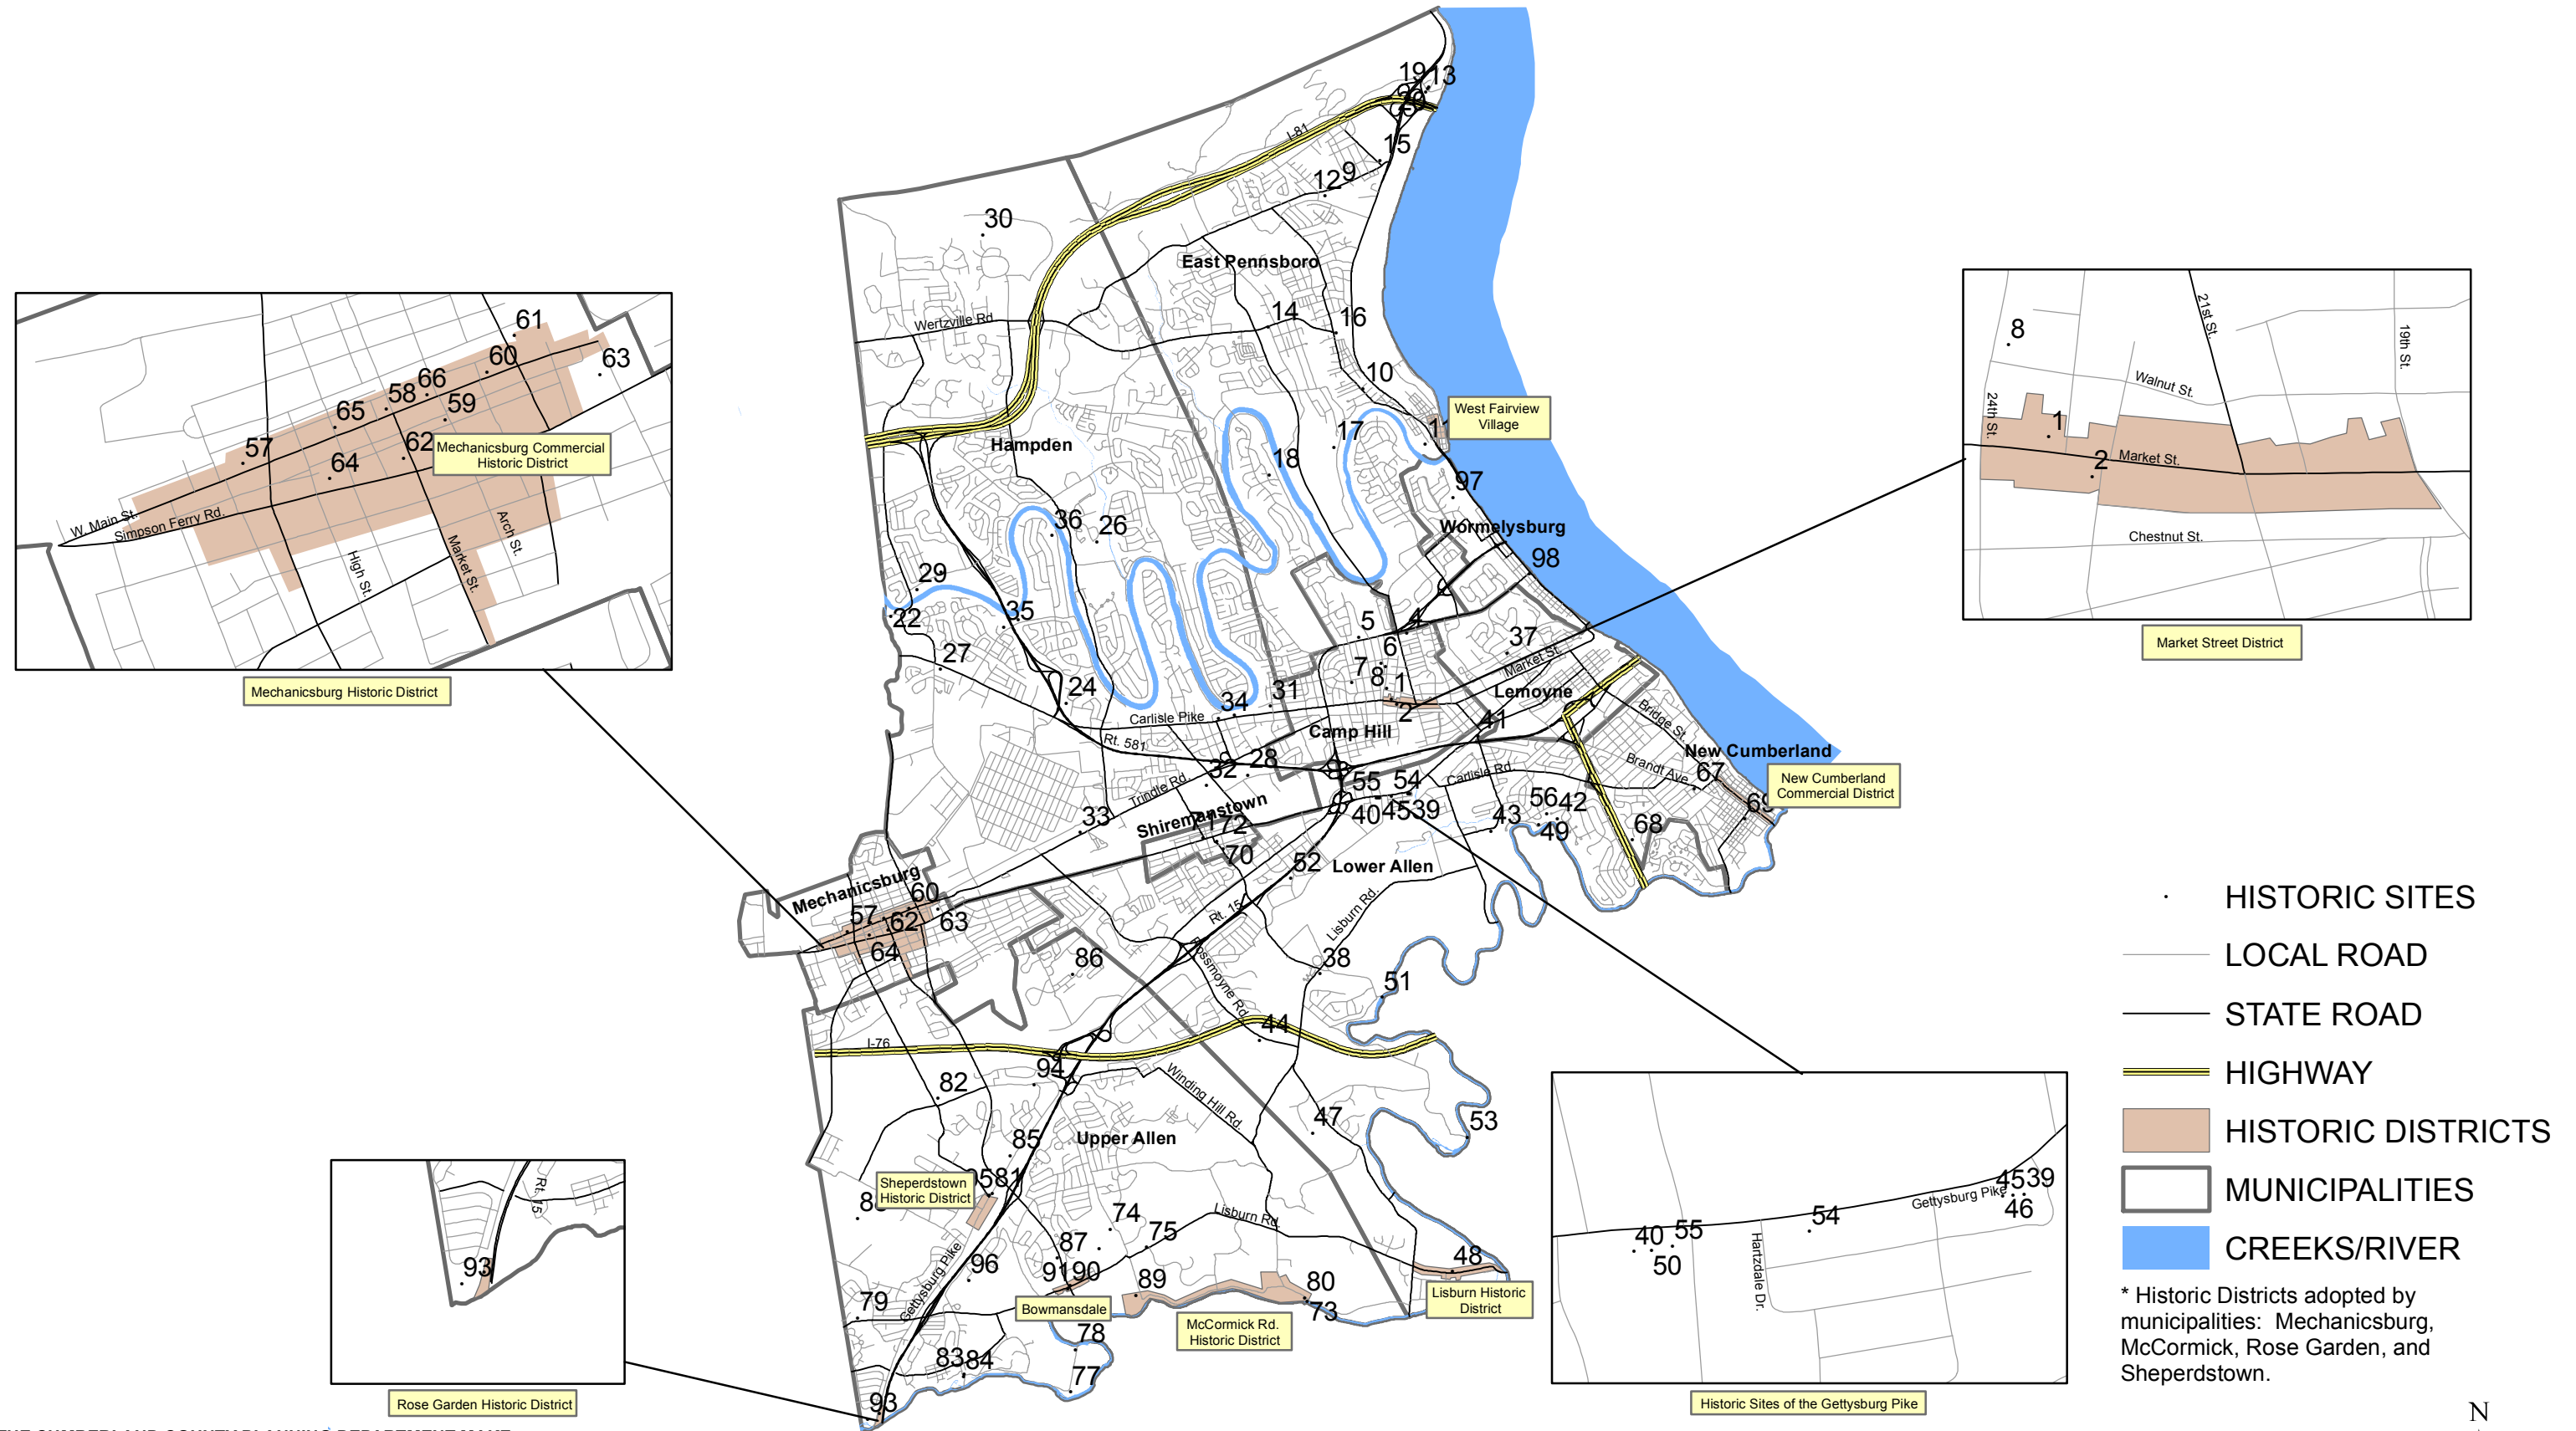

FIGURE 16.1: HISTORIC SITES AND DISTRICTS OF THE EAST REGION

- HISTORIC SITES
- LOCAL ROAD
- STATE ROAD
- HIGHWAY
- HISTORIC DISTRICTS
- MUNICIPALITIES
- CREEKS/RIVER

* Historic Districts adopted by municipalities: Mechanicsburg, McCormick, Rose Garden, and Sheperdstown.